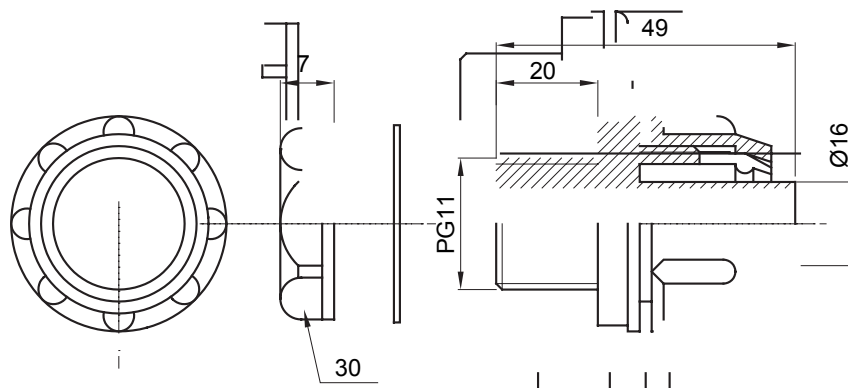

Product Data Sheet

DX56415

DF Range

Straight and revolving coupling device for sheath with IP54 protection degree.

Colour	Grey RAL 7035	IP degree	IP54
PG pitch	11	Sheath Ø (mm)	16
Type	Fixed	Electrocod	210

DIMENSIONAL

TECHNICAL SYMBOLOGY

IP

IP54

STANDARDS/APPROVALS