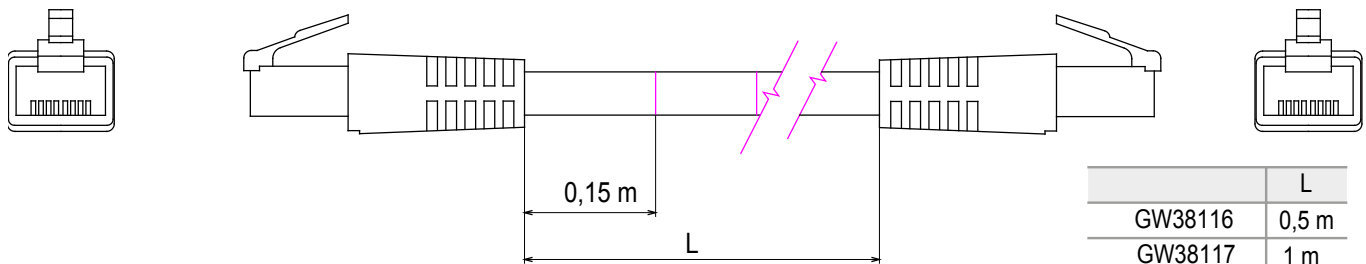

Product Data Sheet

GW38117

DATA CENTER range

Complete system for the connection and distribution of LAN networks in residential and tertiary areas. The range includes fibre optic solutions, wall panels, floor cabinets and copper wiring products. To wire copper networks, Data Center offers RJ45 connectors and HDMI and USB couplers suitable for Gewiss civil series, permutation cords and UTP and FTP cables, offering installation flexibility and ease of wiring.

Category	Patch-cord	Description	RJ45 - RJ45
Use category	5e	Cables type	UTP 24 AWG
System	UTP	Cable length	1 m
Colour	Grey	Electrocod	2972

DIMENSIONAL

	L
GW38116	0,5 m
GW38117	1 m
GW38118	2 m
GW38118	5 m