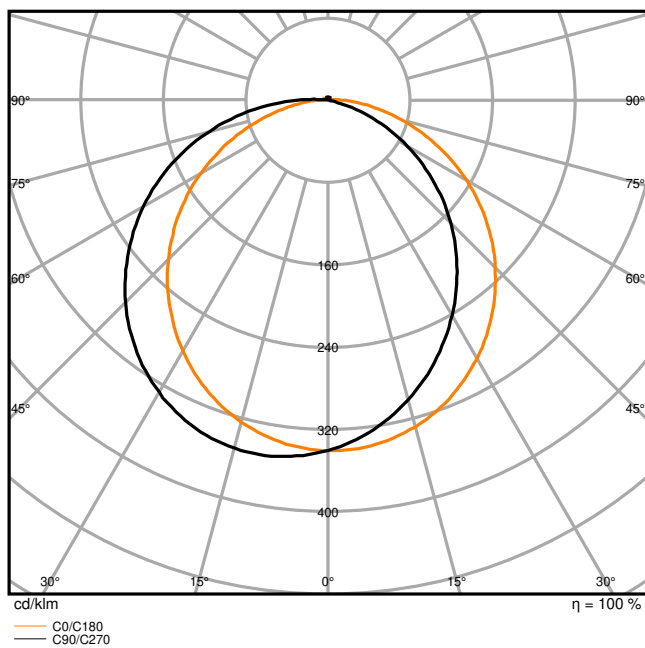

## BLKH RD Eyelid 250 BK

BULKHEAD ROUND EYELID | Attachable half-visor ring (IK10)

---

### Product features

- Eyelid ring for BULKHEAD ROUND
- Available for 250 mm and 300 mm Bulkhead version
- Available in black and white color
- Impact resistance: IK10

TECHNICAL DATA

Photometrical data

BLKH RD Eyelid 250 BK 830

BLKH RD Eyelid 250 BK 840

Dimensions & Weight

|                |           |
|----------------|-----------|
| Diameter       | 262.00 mm |
| Height         | 74.0 mm   |
| Product weight | 176.00 g  |

BLKH RD EYELID 250