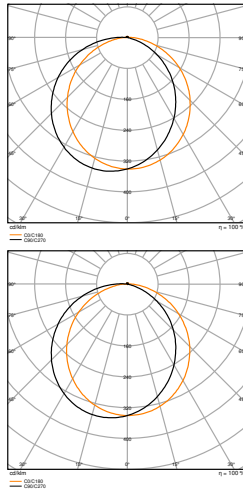

## BLKH RD Eyelid 250 BK

BULKHEAD ROUND EYELID | Attachable half-visor ring (IK10)

---

### Product features

- Eyelid ring for BULKHEAD ROUND
- Available for 250 mm and 300 mm Bulkhead version
- Available in black and white color
- Impact resistance: IK10

TECHNICAL DATA

Photometrical data

BLKH RD Eyelid 250 BK 830

BLKH RD Eyelid 250 BK 840

Dimensions & Weight

|                |           |
|----------------|-----------|
| Diameter       | 262.00 mm |
| Height         | 74.0 mm   |
| Product weight | 176.00 g  |

BLKH RD EYELID 250