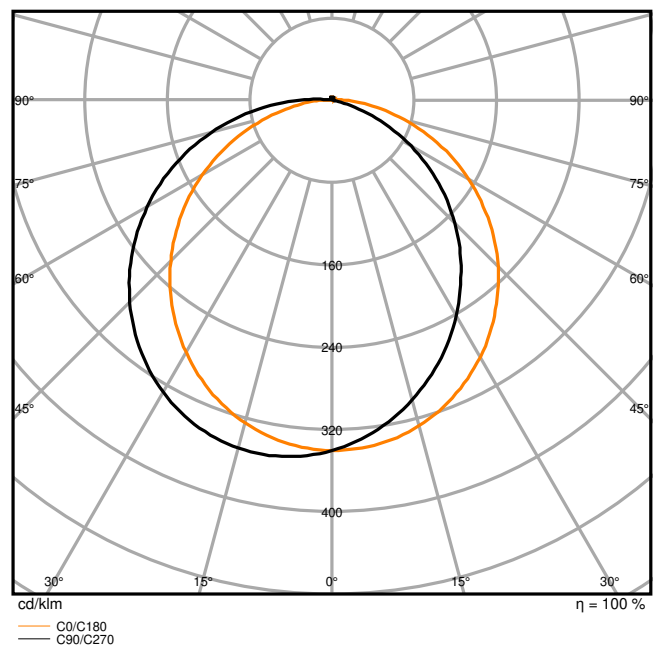

### Product features

- Eyelid ring for BULKHEAD ROUND
- Available for 250 mm and 300 mm Bulkhead version
- Available in black and white color
- Impact resistance: IK10

TECHNICAL DATA

Photometrical data

BLKH RD Eyelid 250 BK 830

BLKH RD Eyelid 250 BK 840

Dimensions & Weight

|                |           |
|----------------|-----------|
| Diameter       | 262.00 mm |
| Height         | 74.0 mm   |
| Product weight | 176.00 g  |

BLKH RD EYELID 250