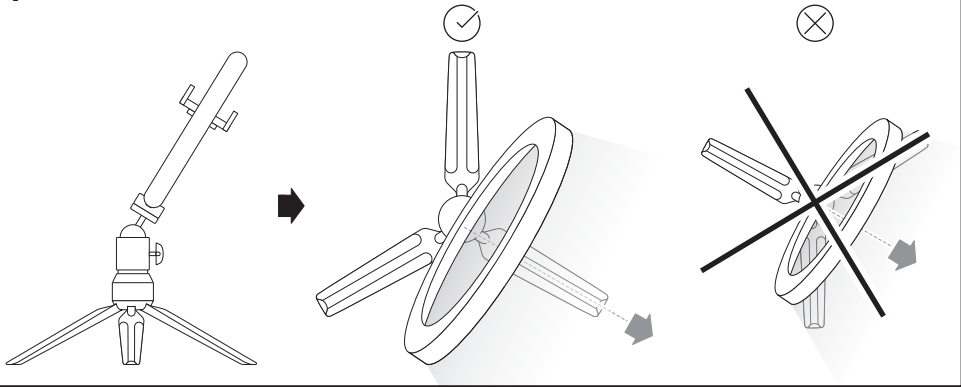

**MOBILE CAMERA
LIGHT RING DESKTOP USB**

	EAN	W	lm Light Source	lm Output	K	🌡️ (°C)	V _{dc}	mA	▽ (°)
MOBILE CAMERA LIGHT RING DESKTOPUSB	4058075666870	5.5	250	70	3000-6500	-20...+40	5	1100	120

7

	EAN	This product contains a light source of energy efficiency class	Contained Light Source
MOBILE CAMERA LIGHT RING DESKTOPUSB	4058075666870	F	