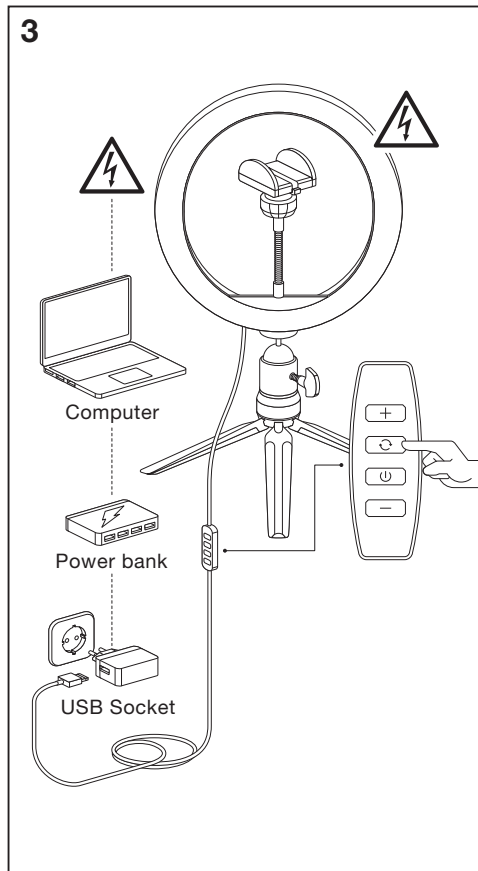

**MOBILE CAMERA
LIGHT RING DESKTOP USB**

	EAN	W	lm Light Source	lm Output	K	🌡️ (°C)	V _{dc}	mA	▽ (°)
MOBILE CAMERA LIGHT RING DESKTOPUSB	4058075666870	5.5	250	70	3000-6500	-20...+40	5	1100	120

7

	EAN	This product contains a light source of energy efficiency class	Contained Light Source
MOBILE CAMERA LIGHT RING DESKTOPUSB	4058075666870	F	