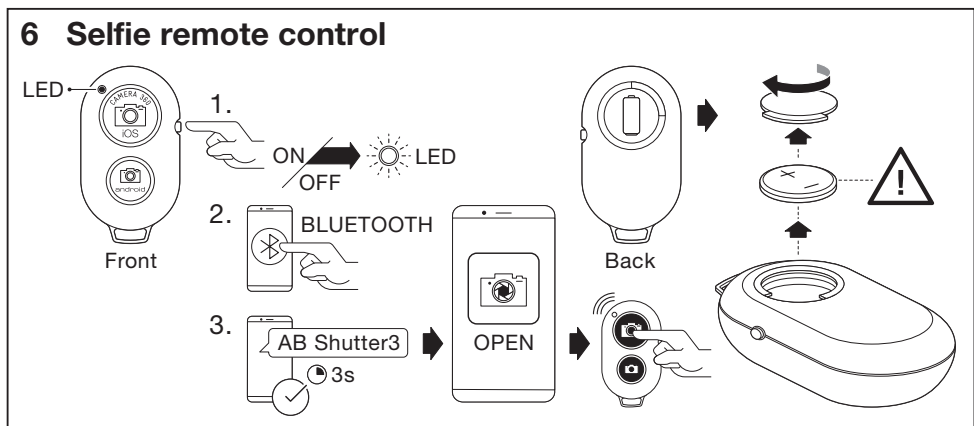

**MOBILE CAMERA
LIGHT RING DESKTOP USB**

	EAN	W	lm Light Source	lm Output	K	🌡️ (°C)	V _{dc}	mA	▽ (°)
MOBILE CAMERA LIGHT RING DESKTOPUSB	4058075666870	5.5	250	70	3000-6500	-20...+40	5	1100	120

7

	EAN	This product contains a light source of energy efficiency class	Contained Light Source
MOBILE CAMERA LIGHT RING DESKTOPUSB	4058075666870	F	