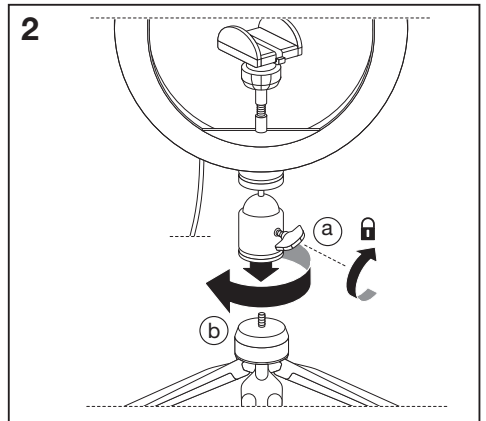

**MOBILE CAMERA
LIGHT RING DESKTOP USB**

	EAN	W	lm Light Source	lm Output	K	🌡️ (°C)	V _{dc}	mA	▽ (°)
MOBILE CAMERA LIGHT RING DESKTOPUSB	4058075666870	5.5	250	70	3000-6500	-20...+40	5	1100	120

7

	EAN	This product contains a light source of energy efficiency class	Contained Light Source
MOBILE CAMERA LIGHT RING DESKTOPUSB	4058075666870	F	