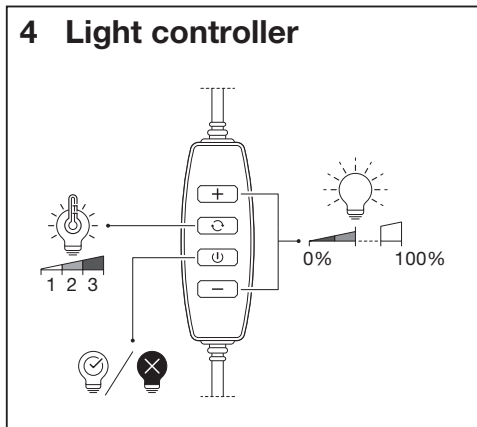

**MOBILE CAMERA
LIGHT RING DESKTOP USB**

	EAN	W	lm Light Source	lm Output	K	🌡️ (°C)	V _{dc}	mA	▽ (°)
MOBILE CAMERA LIGHT RING DESKTOPUSB	4058075666870	5.5	250	70	3000-6500	-20...+40	5	1100	120

7

	EAN	This product contains a light source of energy efficiency class	Contained Light Source
MOBILE CAMERA LIGHT RING DESKTOPUSB	4058075666870	F	