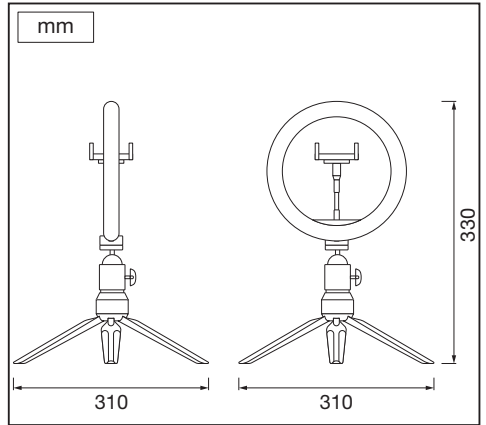

**MOBILE CAMERA
LIGHT RING DESKTOP USB**

	EAN	W	lm Light Source	lm Output	K	🌡️ (°C)	V _{dc}	mA	▽ (°)
MOBILE CAMERA LIGHT RING DESKTOPUSB	4058075666870	5.5	250	70	3000-6500	-20...+40	5	1100	120

7

	EAN	This product contains a light source of energy efficiency class	Contained Light Source
MOBILE CAMERA LIGHT RING DESKTOPUSB	4058075666870	F	