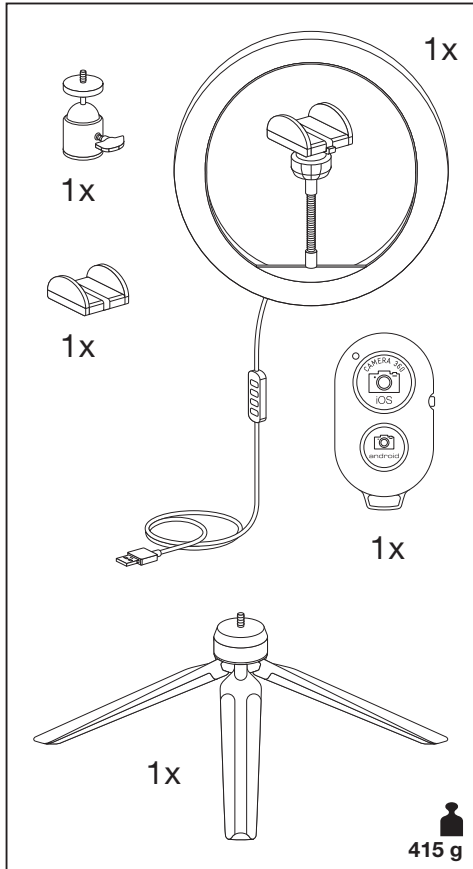

**MOBILE CAMERA
LIGHT RING DESKTOP USB**

	EAN	W	lm Light Source	lm Output	K	🌡️ (°C)	V _{dc}	mA	▽ (°)
MOBILE CAMERA LIGHT RING DESKTOPUSB	4058075666870	5.5	250	70	3000-6500	-20...+40	5	1100	120

7

	EAN	This product contains a light source of energy efficiency class	Contained Light Source
MOBILE CAMERA LIGHT RING DESKTOPUSB	4058075666870	F	