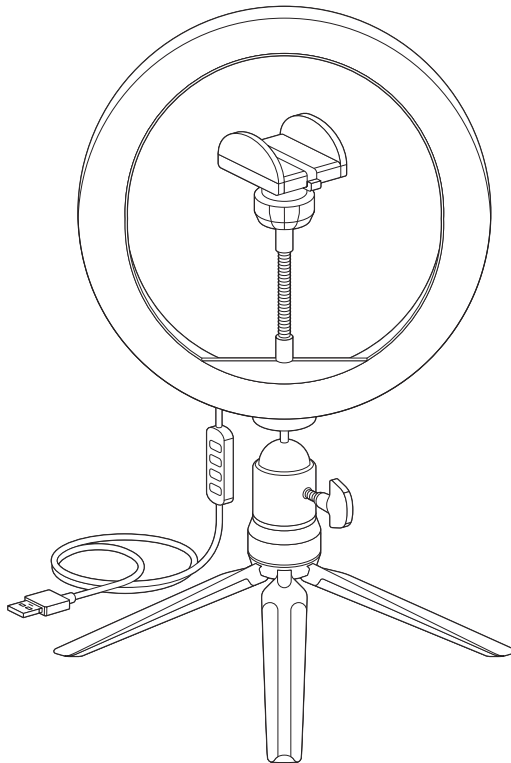

**MOBILE CAMERA
LIGHT RING DESKTOP USB**

	EAN	W	lm Light Source	lm Output	K	🌡️ (°C)	V _{dc}	mA	▽ (°)
MOBILE CAMERA LIGHT RING DESKTOPUSB	4058075666870	5.5	250	70	3000-6500	-20...+40	5	1100	120

7

	EAN	This product contains a light source of energy efficiency class	Contained Light Source
MOBILE CAMERA LIGHT RING DESKTOPUSB	4058075666870	F	