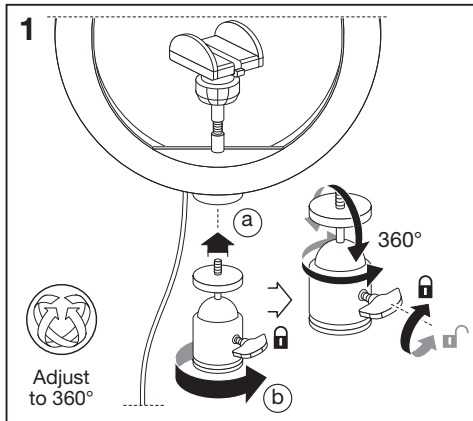

**MOBILE CAMERA
LIGHT RING DESKTOP USB**

	EAN	W	lm Light Source	lm Output	K	🌡️ (°C)	V _{dc}	mA	▽ (°)
MOBILE CAMERA LIGHT RING DESKTOPUSB	4058075666870	5.5	250	70	3000-6500	-20...+40	5	1100	120

7

	EAN	This product contains a light source of energy efficiency class	Contained Light Source
MOBILE CAMERA LIGHT RING DESKTOPUSB	4058075666870	F	