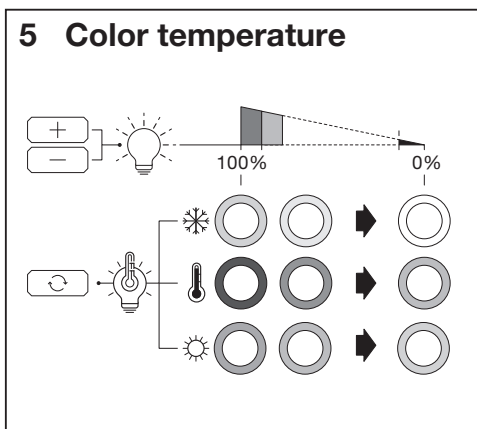

**MOBILE CAMERA
LIGHT RING DESKTOP USB**

	EAN	W	lm Light Source	lm Output	K	🌡️ (°C)	V _{dc}	mA	▽ (°)
MOBILE CAMERA LIGHT RING DESKTOPUSB	4058075666870	5.5	250	70	3000-6500	-20...+40	5	1100	120

7

	EAN	This product contains a light source of energy efficiency class	Contained Light Source
MOBILE CAMERA LIGHT RING DESKTOPUSB	4058075666870	F	