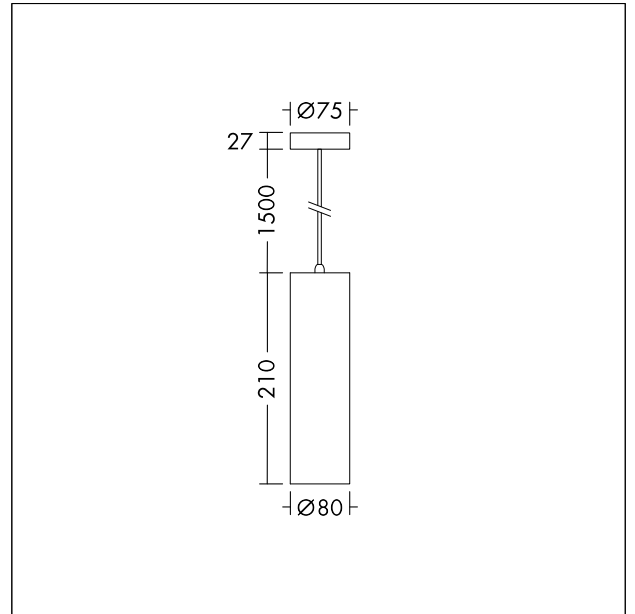

TE_LILY_M_CAN.wmf