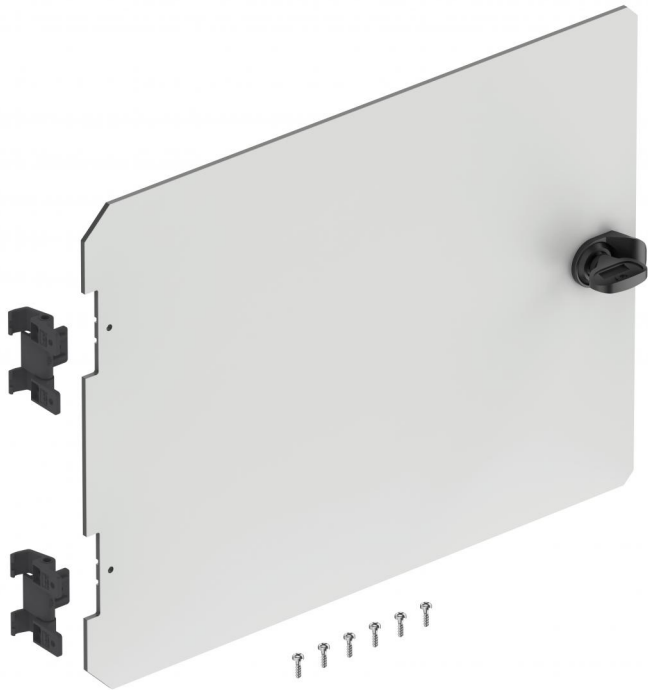

internal door

### GEOS-S IT 5040

**internal door**

Productnumber: 72200701

Dimensions: 428,5 x 330,5 x 4 mm

Inner door made of insulating material for installation in GEOS cabinets, incl. fixing material and rotary twist lock with key, 3mm double bit, for individual use, e.g. for installation of displays, command and signalling devices, material thickness: 4 mm

### Dimensions

---

Width:	428.5 mm
--------	----------

---

Length:	330.5 mm
---------	----------

---

Height:	4 mm
---------	------

---