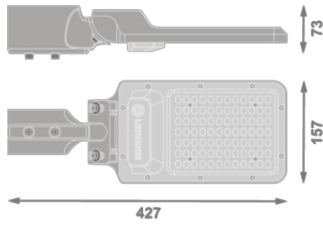

### Photometrical data

Luminous flux	5500 lm
Luminous efficacy	110 lm/W
Color temperature	3000 K
Light color (designation)	Warm White
Color rendering index Ra	80
Standard deviation of color matching	< 6 sdc <sub>m</sub>
Low flicker	Yes
Photobiological safety group acc. to EN62778	RG1
Photobiological safety group acc. to EN62471	RG1
Beam angle	155° x 80°

### Dimensions & Weight

Length	427.00 mm
Width	157.00 mm
Height	73.00 mm
Product weight	1570.00 g

URBAN AREA 50W