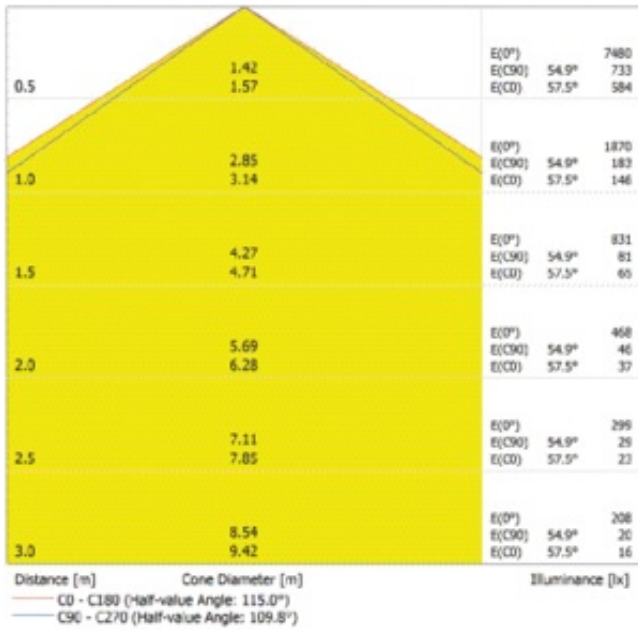

### Product features

- High luminous efficacy: up to 135 lm/W
- Type of protection: IP65
- Beam angle: 110°, 90° x 60°, 30° x 80°
- Through-wiring 3x1.5mm<sup>2</sup> already installed
- Polycarbonate housing

### Photometrical data

Luminous flux	5670 lm
Luminous efficacy	135 lm/W
Color temperature	6500 K
Light color (designation)	Cool Daylight
Color rendering index Ra	> 80
Standard deviation of color matching	< 6 sdc <sub>m</sub>
Low flicker	Yes
Flickering metric (Pst LM)	$\leq 1$
Stroboscope effect metric (SVM)	$\leq 0.4$
Photobiological safety group acc. to EN62778	RG1
Beam angle	120 °