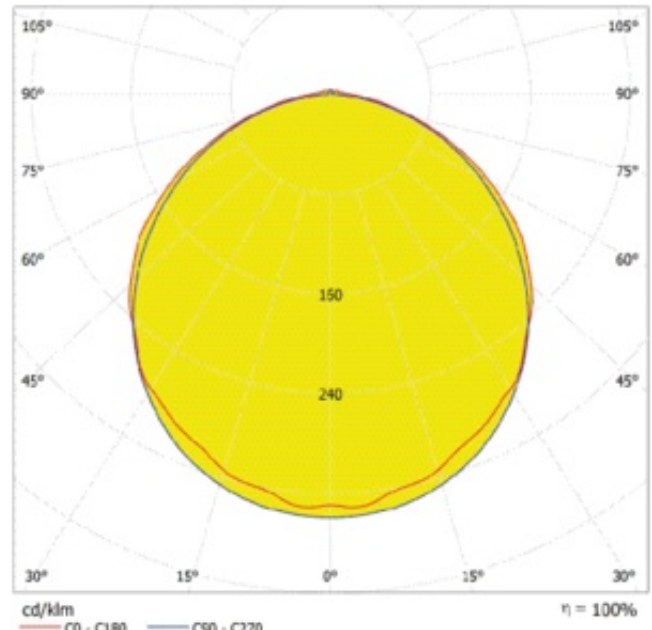

### Product features

- High luminous efficacy: up to 135 lm/W
- Type of protection: IP65
- Beam angle: 110°, 90° x 60°, 30° x 80°
- Through-wiring 3x1.5mm<sup>2</sup> already installed
- Polycarbonate housing

### Photometrical data

Luminous flux	5670 lm
Luminous efficacy	135 lm/W
Color temperature	6500 K
Light color (designation)	Cool Daylight
Color rendering index Ra	> 80
Standard deviation of color matching	< 6 sdc <sub>m</sub>
Low flicker	Yes
Flickering metric (Pst LM)	$\leq 1$
Stroboscope effect metric (SVM)	$\leq 0.4$
Photobiological safety group acc. to EN62778	RG1
Beam angle	120 °

DP 1200 E 42W VV

DP 1200 E 42W VV

Dimensions & Weight

Length	1194.00 mm
Width	70.00 mm
Height	60.00 mm
Product weight	836.00 g

DP 1200 E

Materials & Colors

Product color	Gray
Housing color	Gray
Body material	Polycarbonate (PC)
Cover material	Polycarbonate (PC)
Light emitting surface material	Polycarbonate (PC)
Glow Wire Test according to IEC 60695-2-12	650 °C