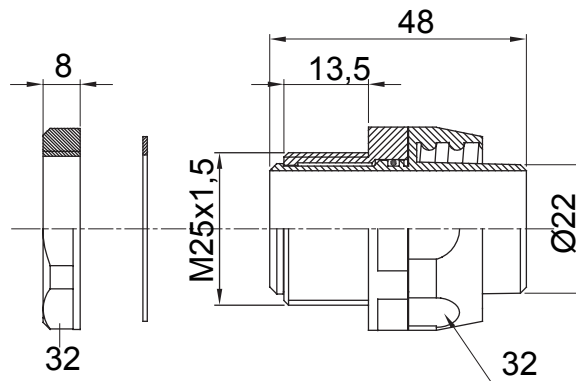

Product Data Sheet

DX54022

DF Range

Straight and revolving coupling device for sheath with IP54 protection degree.

Colour	Grey RAL 7035	IP degree	IP54
ISO pitch	M 25x1.5	Sheath Ø (mm)	22
Type	Revolving	Electrocod	210

DIMENSIONAL

TECHNICAL SYMBOLOGY

IP

IP54

STANDARDS/APPROVALS