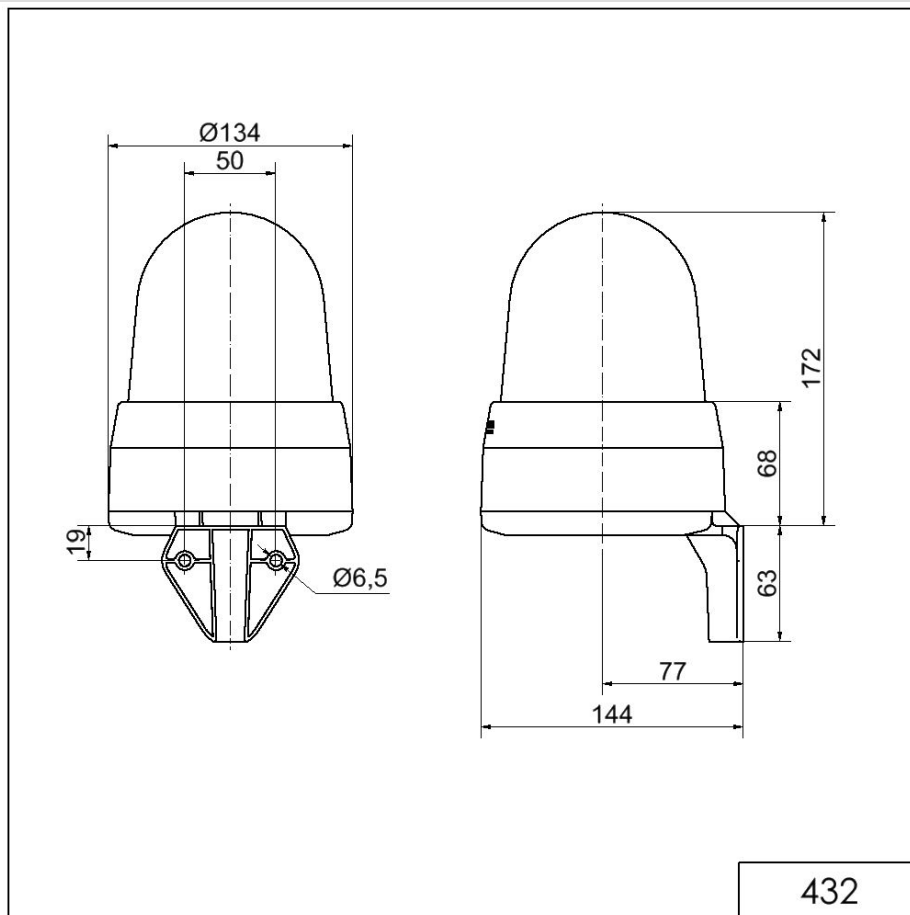

Midi / LED/Multi-Tone Sounder 432

LED Siren WM 32 tne 24VAC/DC GN

DRAWING

For additional installation and mounting information, refer to the appropriate user guide at www.werma.com. This printed copy is for information only and is subject to alteration.