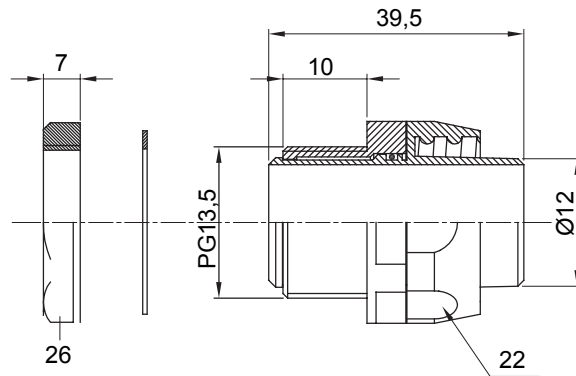

Straight and revolving coupling device for sheath with IP54 protection degree.

Colour	Grey RAL 7035	IP degree	IP54
PG pitch	13.5	Sheath Ø (mm)	12
Type	Revolving	Electrocod	210

DIMENSIONAL

TECHNICAL SYMBOLOGY