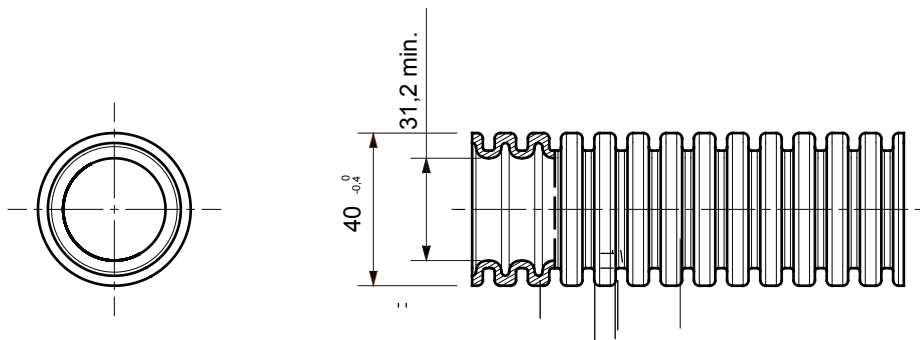

## DX20440R

FK Range

Pliable protective conduit system ICTA range, made of PP: classification 3422, available in seven diameters, from 16 to 63 mm, with or without cable puller and in four different colour to allow the identification of the various electrical lines. Suitable for electrical system and/or data transmission. Suitable for flush-mounting installation in concrete, plasterboard walls and floating floors. Certified Halogen Free in compliance with EN 60754-2 and suitable for hollow walls for instance in public areas (theatres, schools and cinemas...). The pallets of ICTA conduits are packed in white stretch film to prevent direct exposure of the products to UV rays and greater weather resistance.

Colour	Dark grey	Material	PP self-extinguishing
Type	without cable puller	Conduits Ø (mm)	40
Glow Wire Test	850 °C	Type of material	Halogen free in compliance with EN 60754-2 e Low smoke in compliance with EN 61034-2
Electrocod	2111	Resistance to compression	3 (Medium - 750 N)
Resistance to impact	4 (Heavy - 6 J)	Resistance to bending	3 (Pliable - self recovering)
Electrical characteristics	2 (With electrical insulating characteristics)	Protection against ingress of solid objects without accessories	0
Protection against ingress of water	0	Resistance against corrosion	PP naturally resistant to corrosion
Fire resistance	1 (Non-flame propagating)	Insulation resistance	100 MΩ a 500V for 1 minute
Protection against ingress of solid objects with GF coupling	4	Dielectric rigidity	2000 V a 50 Hz for 15 minutes
Standard	EN 61386-1 EN 61386-22	Classification	3422

### DIMENSIONAL

### TECHNICAL SYMBOLOGY

**GWT**

850 °C

EN 61034-2  
EN 60754-2