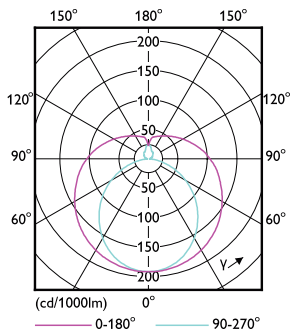

Product data

General information	
Cap-Base	G5 [G5]
EU RoHS compliant	Yes
Nominal Lifetime (Nom)	50000 h
Switching Cycle	200000X
Technical Type	20-35W
Flux measurement reference	Sphere

Light technical	
Color Code	830 [CCT of 3000K]
Beam Angle (Nom)	200 °
Luminous Flux (Nom)	2800 lm
Color Designation	White (WH)
Correlated Color Temperature (Nom)	3000 K
Luminous Efficacy (rated) (Nom)	140.00 lm/W
Color Consistency	<6
Color Rendering Index (Nom)	80

Energy Consumption kWh/1000 h	20 kWh
EPREL Registration Number	467354
Product data	
Full product code	871869978355600
Order product name	MASTER LEDtube 1500mm HE 20W 830 T5
EAN/UPC - Product	8718699783556
Order code	929002421208
Numerator - Quantity Per Pack	1
Numerator - Packs per outer box	10
Material Nr. (12NC)	929002421208
Copy Net Weight (Piece)	0.176 kg

Dimensional drawing

MASTER LEDtube 1500mm HE 20W 830 T5

Product	D1	D2	A1	A2	A3
MASTER LEDtube 1500mm HE 20W 830 T5	15.8 mm	19 mm	1449 mm	1454.9 mm	1463.2 mm

Photometric data

LEDtube MAS 8W G5 1000lm

LEDtube MAS 20W G5 2800lm 830