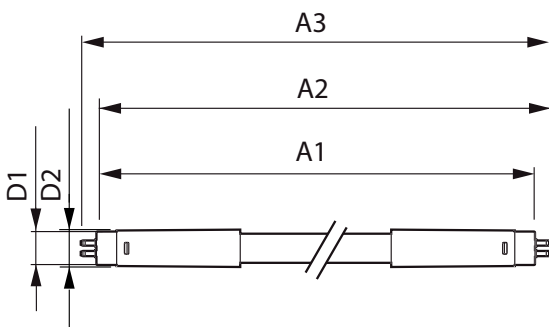

Product data

General information	
Cap-Base	G5 [G5]
EU RoHS compliant	Yes
Nominal Lifetime (Nom)	50000 h
Switching Cycle	200000X
Technical Type	20-35W
Flux measurement reference	Sphere

Light technical	
Color Code	830 [CCT of 3000K]
Beam Angle (Nom)	200 °
Luminous Flux (Nom)	2800 lm
Color Designation	White (WH)
Correlated Color Temperature (Nom)	3000 K
Luminous Efficacy (rated) (Nom)	140.00 lm/W
Color Consistency	<6
Color Rendering Index (Nom)	80

Temperature	
T-Ambient (Max)	45 °C
T-Ambient (Min)	-20 °C
T-Storage (Max)	65 °C
T-Storage (Min)	-40 °C

MASTER LEDtube Mains T5

T-Case Maximum (Nom)	75 °C
Controls and dimming	
Dimmable	No
Mechanical and housing	
Bulb Finish	Frosted
Bulb Material	Glass
Product Length	1500 mm
Bulb Shape	Tube, double-ended
Approval and application	
Energy Efficiency Class	D
Energy Saving Product	Yes
Approval Marks	RoHS compliance CE marking KEMA Keur certificate

Energy Consumption kWh/1000 h	20 kWh
EPREL Registration Number	467354
Product data	
Full product code	871869978355600
Order product name	MASTER LEDtube 1500mm HE 20W 830 T5
EAN/UPC - Product	8718699783556
Order code	929002421208
Numerator - Quantity Per Pack	1
Numerator - Packs per outer box	10
Material Nr. (12NC)	929002421208
Copy Net Weight (Piece)	0.176 kg

Dimensional drawing

MASTER LEDtube 1500mm HE 20W 830 T5

Product	D1	D2	A1	A2	A3
MASTER LEDtube 1500mm HE 20W 830 T5	15.8 mm	19 mm	1449 mm	1454.9 mm	1463.2 mm

Photometric data

LEDtube MAS 8W G5 1000lm

LEDtube MAS 20W G5 2800lm 830