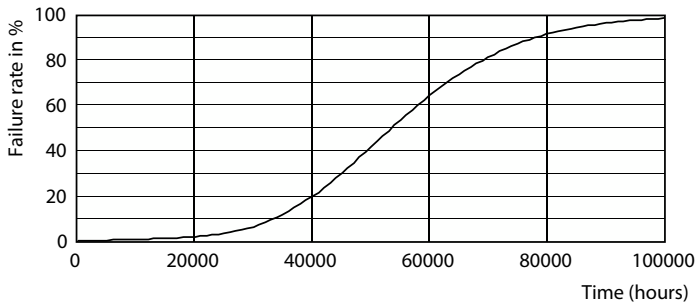

Lifetime

Life Expectancy Diagram