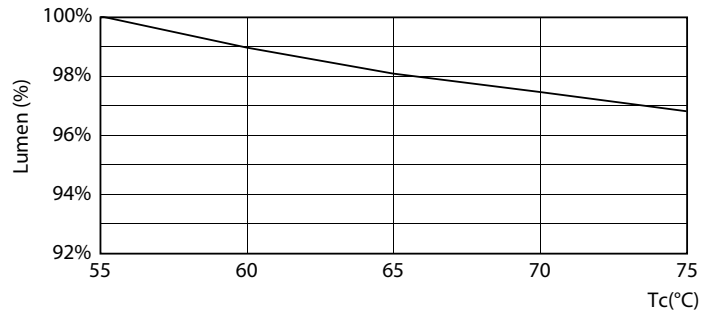

Product data

General information	
Cap-Base	G5 [G5]
EU RoHS compliant	Yes
Nominal Lifetime (Nom)	50000 h
Switching Cycle	200000X
Technical Type	20-35W
Flux measurement reference	Sphere

Light technical	
Color Code	830 [CCT of 3000K]
Beam Angle (Nom)	200 °
Luminous Flux (Nom)	2800 lm
Color Designation	White (WH)
Correlated Color Temperature (Nom)	3000 K
Luminous Efficacy (rated) (Nom)	140.00 lm/W
Color Consistency	<6
Color Rendering Index (Nom)	80

MASTER LEDtube Mains T5

Photometric data

LEDtube MAS 16,5W G5 2300lm 830

Lifetime

Life Expectancy Diagram

LEDtube MAS 1 26W 50K LifetimeVsTc-LED

LEDtube MAS 1 26W 50K FailureRate-LED

LEDtube MAS G3 20W 50K LumenVsTc-LMP