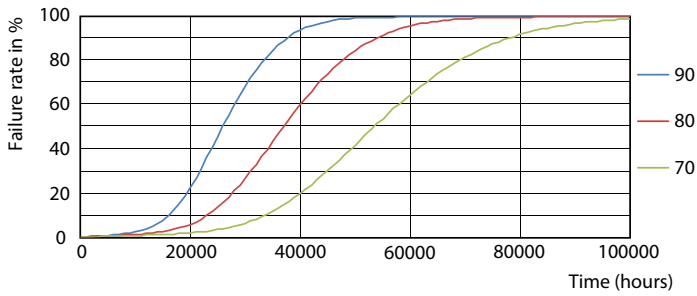

MASTER LEDtube Mains T5

Photometric data

LEDtube MAS 16,5W G5 2300lm 830

Lifetime

Life Expectancy Diagram

LEDtube MAS 1 26W 50K LifetimeVsTc-LED

LEDtube MAS 1 26W 50K FailureRate-LED

LEDtube MAS G3 20W 50K LumenVsTc-LMP