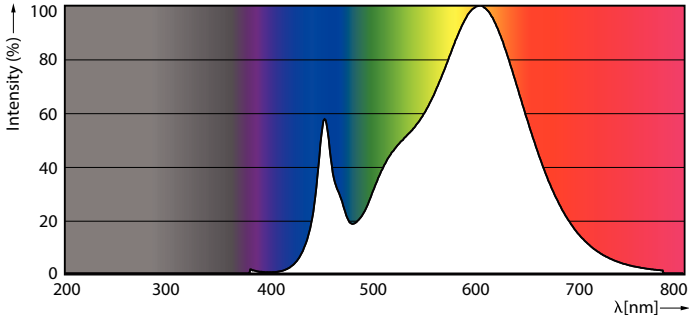

MASTER LEDtube Mains T5

Photometric data

LEDtube MAS 16,5W G5 2300lm 830