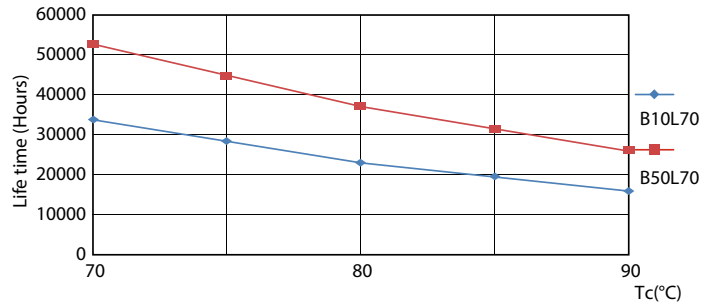

LEDtube MAS 1 26W 50K LifetimeVsTc-LED

Lifetime