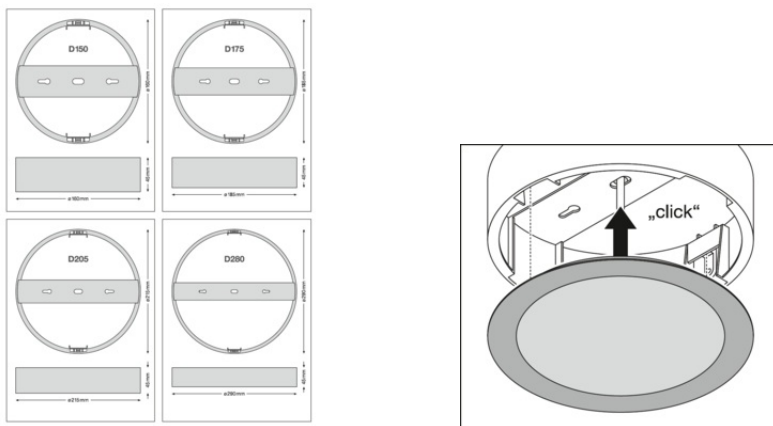

Documents and certificates	Document name
User instruction / safety instructions	DOWNLIGHT SLIM ALU FRAME
Legal information	Safety Insert G11207793

LOGISTICAL DATA

Product code	Packaging unit (Pieces/Unit)	Dimensions (length x width x height)	Gross weight	Volume
4099854475986	Folding box 1	53 mm x 168 mm x 170 mm	220.00 g	1.51 dm³
4099854475993	Shipping box 6	334 mm x 179 mm x 194 mm	1523.00 g	11.60 dm³

The mentioned product code describes the smallest quantity unit which can be ordered. One shipping unit can contain one or more single products. When placing an order, for the quantity please enter single or multiples of a shipping unit.

ADDITIONAL CATALOG INFORMATION

DISCLAIMER

Subject to change without notice. Errors and omission excepted. Always make sure to use the most recent release.