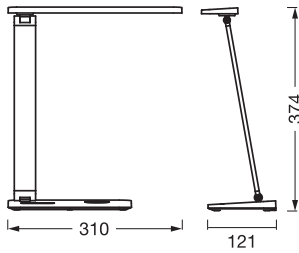

Dimensions & Weight

Length	121.0 mm
Width	310.00 mm
Height	374.00 mm
Product weight	983.00 g
Cable length	1800 mm

OFFICE LINE DESK BANKER 7W
CCT D

Materials & Colors

Product color	Black
Housing color	Black
Body material	Aluminium Acrylonitrile butadiene styrene (ABS)
Cover material	Polycarbonate (PC)
Glow Wire Test according to IEC 60695-2-12	650 °C
Mercury content	0.0 mg