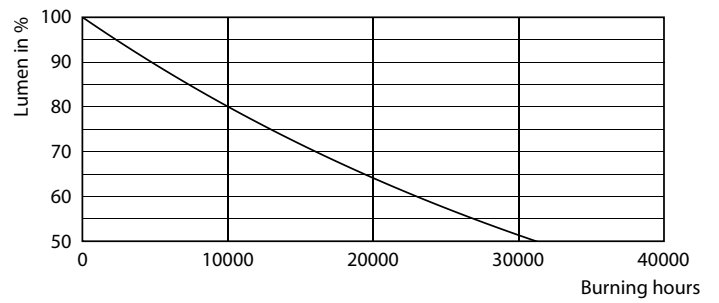

Lumen Maintenance Diagram - CorePro LEDcapsuleLV 2.1-20W G4 827 D