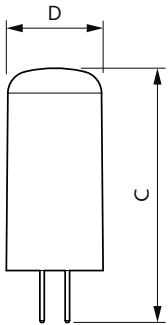

Dimensional drawing

Product	D	C
CorePro LEDcapsuleLV 2.1-20W G4 827 D	15 mm	40 mm

Photometric data

Spectral Power Distribution Colour - CorePro LEDcapsuleLV 2.1-20W G4 827 D

Light Distribution Diagram - CorePro LEDcapsuleLV 2.1-20W G4 827 D