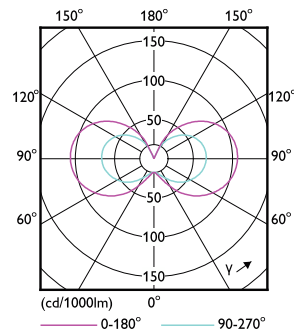

Product data

General Information	
Cap-Base	G4
Nominal lifetime	15,000 hour(s)
Switching Cycle	50,000
Lighting Technology	LED
Flux measurement reference	Sphere
Light Technical	
Color Code	827 [CCT of 2700K]
Beam Angle (Nom)	300 degree(s)
Luminous Flux	210 lm
Color Designation	Warm White (WW)
Correlated Color Temperature (Nom)	2700 K
Luminous Efficacy (rated) (Nom)	100.00 lm/W
Color Consistency	<6
Color rendering index (CRI)	80
LLMF At End Of Nominal Lifetime (Nom)	70 %
Photobiological safety according to EN 62471	RG1

Dimensional drawing

Product	D	C
CorePro LEDcapsuleLV 2.1-20W G4 827 D	15 mm	40 mm

Photometric data

Spectral Power Distribution Colour - CorePro LEDcapsuleLV 2.1-20W G4 827 D

Light Distribution Diagram - CorePro LEDcapsuleLV 2.1-20W G4 827 D