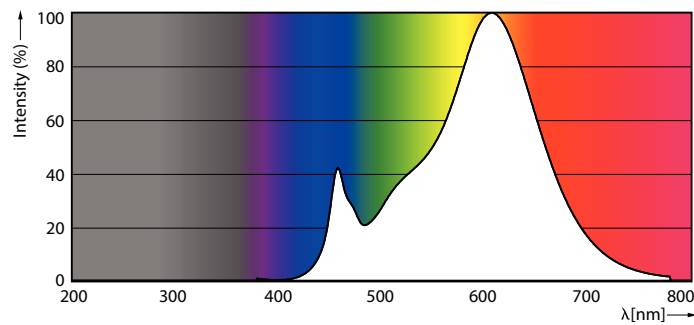

Photometric data

Spectral Power Distribution Colour - CorePro LEDcapsuleLV 2.1-20W G4 827 D