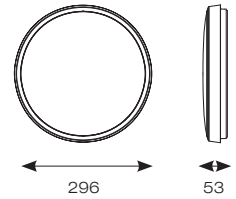

# Gamma CCT

- Ultra slim modern polycarbonate wall/ceiling light suitable for education and residential applications and ancillary areas
- Matt white finish to body and diffuser with optional chrome trim ring
- CCT selectable between 3000K and 4000K
- Rear fixing bracket and terminal housing for ease of installation
- Microwave sensor set to 15 minutes at 3 metres (non-adjustable)
- /MWS and /MWS/M3 versions operate as "Masters" and can be used in conjunction with standard "Slaves"
- /MWS and MWS/M3 has integral photocell isolation switch
- Non-dimmable

AGAMLED/CCT

Chrome Trim Ring Fitted

INPUT	HERTZ	TEMP	LIFETIME (HRS)	CRI	SDCM	BEAM ANGLE	CLASS	IP	IK
230V	50/60Hz	-5°C to 35°C	L70 54,000	Ra 80	6	110°	2	IP54	IK09

CODE	DESCRIPTION	WATTAGE	CCT	LUMENS	LM/W	TRADE
AGAMLED/CCT	CCT Selectable	17W	3000/4000K	1847lm (4000K)	106lm (4000K)	£114.00