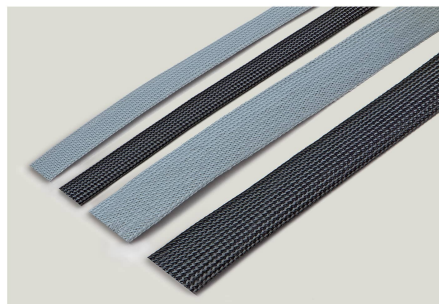

Braided Sheath in dispenser box,
diameter 25 mm, black color

Code	CTB25010B
Description	minibox braided sheath
HS code	54022000
Colour	Black
Nominal ø	
mm2	25
Mt pk.	10

* For installation and maintenance* For insulation, wiring, protection* For home, auto, industrial, and nautical use* Working temperature: from -55°C to +130°C* Melting point: +255°C* Self-extinguishing: UL94-V2* Colours: Grey-Black
1 Sleeve, made of extruded single wire with polyester incorporated

DESCRIZIONE DEL PRODOTTO

Braided Sheath
in dispenser box, diameter 25 mm, black color