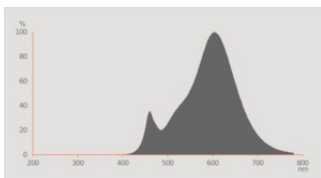

### Photometrical data

Light color (designation)	RGBW
Lumen main.fact.at end of nom.life time	0.70
Standard deviation of color matching	$\leq 6$ sdcn
Nominal luminous flux	345 lm
Luminous flux	345 lm
Luminous efficacy	73 lm/W
Luminous intensity	380 cd
Adjustable color temperature	2700...6500 K
Color temperature	2700...6500 K
Color rendering index Ra	80
Flickering metric (Pst LM)	1.0
Stroboscope effect metric (SVM)	0.4