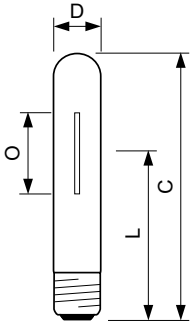

MASTER SON-T APIA Plus Xtra

Product Data	
Full product code	872790093358100
Order product name	MST SON-T APIA Plus Xtra 50W E27 1SL/12
Order code	928150019227
Numerator - Quantity Per Pack	1
Numerator - Packs per outer box	12

Material number (12NC)	928150019227
Full product name	MST SON-T APIA Plus Xtra 50W E27 1SL/12
EAN/UPC - Case	8727900933598

Dimensional drawing

Product	D (max)	O	L	C (max)
MST SON-T APIA Plus Xtra 50W E27 1SL/12	36 mm	35 mm	102 mm	156 mm