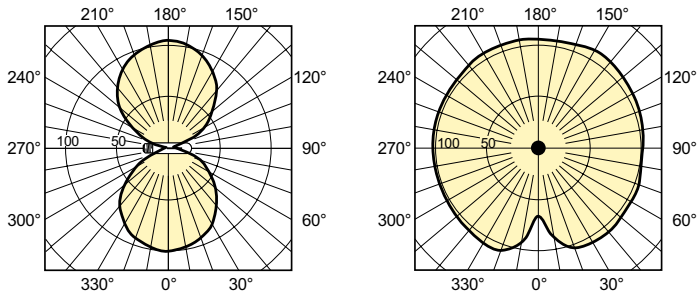

Photometric data

Light Distribution Diagram - MST SON-T APIA Plus Xtra 50W E27 1SL/12

Spectral Power Distribution Colour - MST SON-T APIA Plus Xtra 50W E27 1SL/12