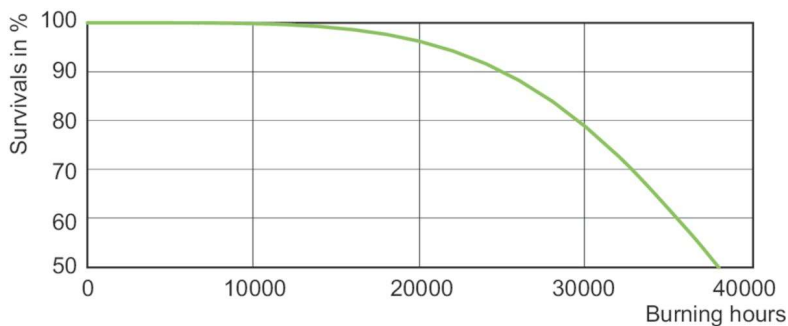

Lifetime

Life Expectancy Diagram - MST SON-T APIA Plus Xtra 50W E27 1SL/12