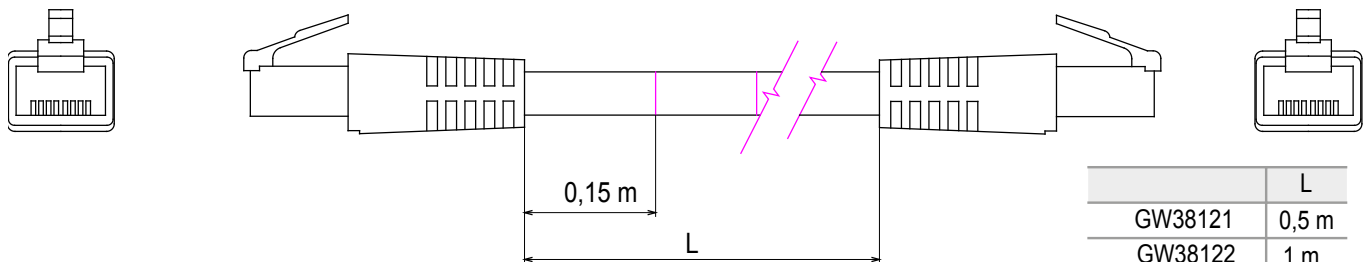

DIMENSIONAL

	L
GW38121	0,5 m
GW38122	1 m
GW38123	2 m
GW38124	5 m

STANDARDS/APPROVALS