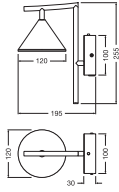

Product features

- Housing material: metal
- High-power LED
- Color temperature: 3,000 K
- Optional 1.5m cable provided with fitted EU plug (only for wall luminaire)

TECHNICAL DATA

Electrical data

Nominal wattage	5.00 W
Nominal voltage	220...240 V
Mains frequency	50...60 Hz
Nominal current	30.000 mA
Inrush current	0.3 A
Inrush current time T_{h50}	1400 μ s
Max. number of luminaires per miniature circuit breaker B16	28
Max. number of luminaires per miniature circuit breaker C10	26
Max. number of luminaires per miniature circuit breaker C16	42
Power factor λ	≥ 0.5
Total harmonic distortion	< 70 %
Protection class	II
Operating mode	Mains voltage

Photometrical data

Luminous flux	180 lm
Total luminous flux of contained light sources	330 lm
Luminous efficacy	40 lm/W
Color temperature	3000 K
Light color (designation)	Warm White
Color rendering index Ra	> 90
Standard deviation of color matching	6 sdc _m
Flickering metric (Pst LM)	≤ 1
Stroboscope effect metric (SVM)	≤ 0.4
Photobiological safety group acc. to EN62778	RG1
Beam angle	115 °

Dimensions & Weight

Length	120.00 mm
Width	195.00 mm
Height	255.00 mm
Product weight	600.00 g

DECOR FUJI WALL 5W 830 BK

Materials & Colors

Product color	Black
Housing color	Black
Body material	Steel
Cover material	Polycarbonate (PC)
Glow Wire Test according to IEC 60695-2-12	650 °C
Mercury content	0.0 mg