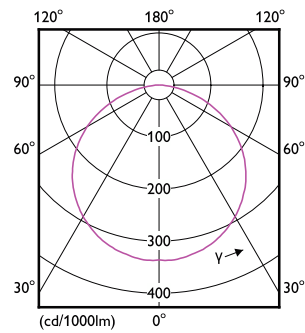

Corepro LED Strip

Initial chromaticity	(0.4578, 0.4101) 5SDCM
Power consumption tolerance	+/-10%
Over Time Performance (IEC Compliant)	
Median useful life L70B50	35,000 hour(s)
Product Data	
Order product name	CorePro LEDstrip 12.3W827 1450LM/M 5M
Full product name	CorePro LEDstrip 12.3W827 1450LM/M 5M

Full product code	871951434424200
Order code	929002695902
Material Nr. (12NC)	929002695902
Numerator - Quantity Per Pack	1
EAN/UPC - Product/Case	8719514344242
Numerator - Packs per outer box	10
EAN/UPC - Case	8719514344259

Dimensional drawing

Photometric data

Light Distribution Diagram - CorePro LEDstrip 12.3W827 1450LM/M 5M