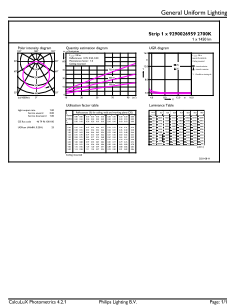

Corepro LED Strip

Initial chromaticity	(0.4578, 0.4101) 5SDCM
Power consumption tolerance	+/-10%
Over Time Performance (IEC Compliant)	
Median useful life L70B50	35,000 hour(s)
Product Data	
Order product name	CorePro LEDstrip 12.3W827 1450LM/M 5M
Full product name	CorePro LEDstrip 12.3W827 1450LM/M 5M

Full product code	871951434424200
Order code	929002695902
Material Nr. (12NC)	929002695902
Numerator - Quantity Per Pack	1
EAN/UPC - Product/Case	8719514344242
Numerator - Packs per outer box	10
EAN/UPC - Case	8719514344259

Dimensional drawing

Photometric data

General uniform lighting - CorePro LEDstrip 12.3W827 1450LM/M 5M