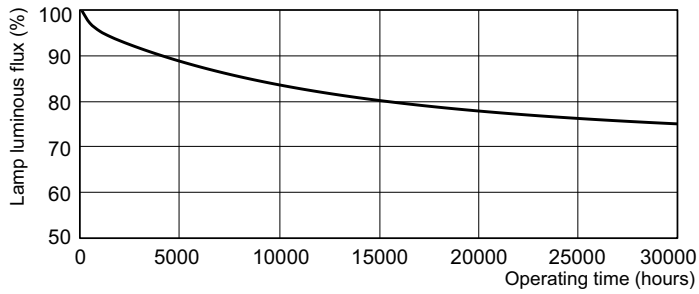

MASTER TL-D 90 Graphica

Lifetime

Lumen Maintenance Diagram - MASTER TL-D 90 Graphica 36W/965 SLV/10