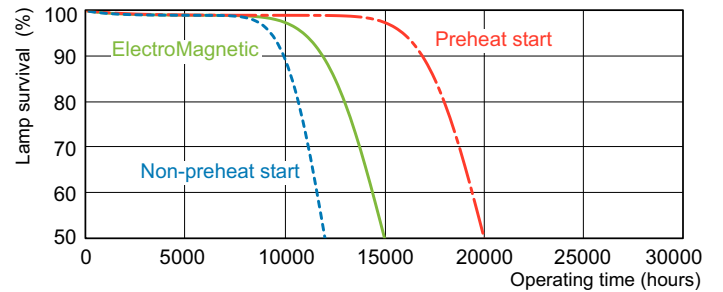

Life Expectancy Diagram - MASTER TL-D 90 Graphica 36W/965 SLV/10

Life Expectancy Diagram - MASTER TL-D 90 Graphica 36W/965 SLV/10