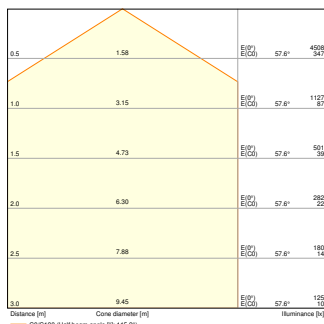

TECHNICAL DATA

Electrical data

Nominal wattage	23 W
Nominal voltage	30...40 V
Mains frequency	50...60 Hz
Nominal current	650 mA

Photometrical data

Luminous flux	3780 lm
Luminous efficacy	140 lm/W
Color temperature	3000 K / 4000 K
Light color (designation)	Warm White / Cool White
Color rendering index Ra	> 80
Standard deviation of color matching	3 sdc _m
Photobiological safety group acc. to EN62778	RG0
Beam angle	120 °

LISOEV 500SQ 27W 830 SF FLAT
3600lm

LISOEV 500SQ 27W 840 SF FLAT
3780lm

LISOEV 500SQ 27W 830 SF FLAT
3600lm

LISOEV 500SQ 27W 840 SF FLAT
3780lm

Dimensions & Weight

Length	500.00 mm
Width	500.00 mm
Height	55.00 mm
Product weight	2632.00 g