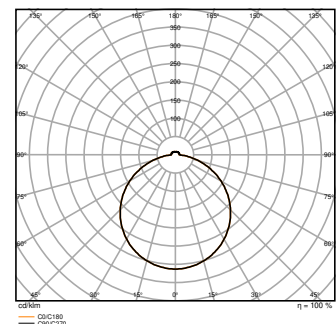

TECHNICAL DATA

Electrical data

Nominal wattage	23 W
Nominal voltage	30...40 V
Mains frequency	50...60 Hz
Nominal current	650 mA

Photometrical data

Luminous flux	3780 lm
Luminous efficacy	140 lm/W
Color temperature	3000 K / 4000 K
Light color (designation)	Warm White / Cool White
Color rendering index Ra	> 80
Standard deviation of color matching	3 sdc _m
Photobiological safety group acc. to EN62778	RG0
Beam angle	120 °

LISOEV 500SQ 27W 830 SF FLAT
3600lm

LISOEV 500SQ 27W 840 SF FLAT
3780lm

LISOEV 500SQ 27W 830 SF FLAT
3600lm

LISOEV 500SQ 27W 840 SF FLAT
3780lm

Dimensions & Weight

Length	500.00 mm
Width	500.00 mm
Height	55.00 mm
Product weight	2632.00 g