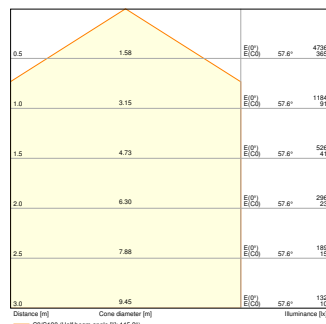

TECHNICAL DATA

Electrical data

Nominal wattage	23 W
Nominal voltage	30...40 V
Mains frequency	50...60 Hz
Nominal current	650 mA

Photometrical data

Luminous flux	3780 lm
Luminous efficacy	140 lm/W
Color temperature	3000 K / 4000 K
Light color (designation)	Warm White / Cool White
Color rendering index Ra	> 80
Standard deviation of color matching	3 sdc _m
Photobiological safety group acc. to EN62778	RG0
Beam angle	120 °

LISOEV 500SQ 27W 830 SF FLAT
3600lm

LISOEV 500SQ 27W 840 SF FLAT
3780lm

LISOEV 500SQ 27W 830 SF FLAT
3600lm

LISOEV 500SQ 27W 840 SF FLAT
3780lm

Dimensions & Weight

Length	500.00 mm
Width	500.00 mm
Height	55.00 mm
Product weight	2632.00 g