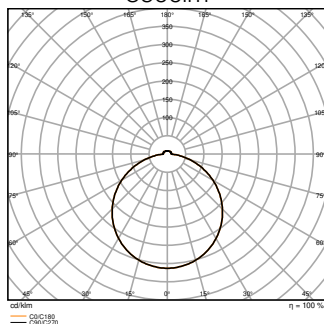

TECHNICAL DATA

Electrical data

Nominal wattage	23 W
Nominal voltage	30...40 V
Mains frequency	50...60 Hz
Nominal current	650 mA

Photometrical data

Luminous flux	3780 lm
Luminous efficacy	140 lm/W
Color temperature	3000 K / 4000 K
Light color (designation)	Warm White / Cool White
Color rendering index Ra	> 80
Standard deviation of color matching	3 sdc _m
Photobiological safety group acc. to EN62778	RG0
Beam angle	120 °

LISOEV 500SQ 27W 830 SF FLAT
3600lm

LISOEV 500SQ 27W 840 SF FLAT
3780lm

LISOEV 500SQ 27W 830 SF FLAT
3600lm

LISOEV 500SQ 27W 840 SF FLAT
3780lm

Dimensions & Weight

Length	500.00 mm
Width	500.00 mm
Height	55.00 mm
Product weight	2632.00 g