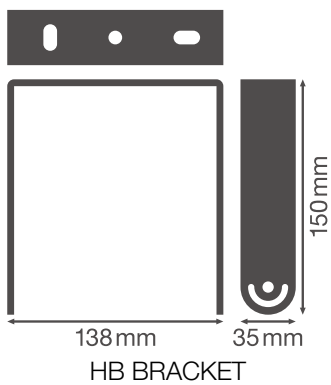

PRODUCT DATASHEET

HB BRACKET 87 147 190 210W

HIGH BAY BRACKETS GEN 4 | Mounting accessory for HIGH BAY GEN 4 luminaires

Product features

- Brackets made of black steel
- Adjustable swivel angle: $\pm 90^\circ$

TECHNICAL DATA

Dimensions & Weight

Length	138 mm
Width	35 mm
Height	150 mm
Product weight	270.00 g

Materials & Colors

Product color	Black
---------------	-------

Certificates & Standards

Ball shot safe	No
----------------	----

Product code	Packaging unit (Pieces/Unit)	Dimensions (length x width x height)	Gross weight	Volume
4058075695191	Folding box 1	142 mm x 42 mm x 159 mm	294.00 g	0.95 dm ³

Product code	Packaging unit (Pieces/Unit)	Dimensions (length x width x height)	Gross weight	Volume
4058075695207	Shipping box 10	302 mm x 232 mm x 182 mm	3304.00 g	12.75 dm ³