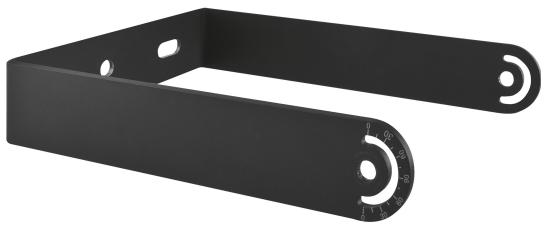

PRODUCT DATASHEET

HB BRACKET 87 147 190 210W

HIGH BAY BRACKETS GEN 4 | Mounting accessory for HIGH BAY GEN 4 luminaires

Product features

- Brackets made of black steel
- Adjustable swivel angle: $\pm 90^\circ$

TECHNICAL DATA

Dimensions & Weight

Length	138 mm
Width	35 mm
Height	150 mm
Product weight	270.00 g

Materials & Colors

Product color	Black
---------------	-------

Certificates & Standards

Ball shot safe	No
----------------	----