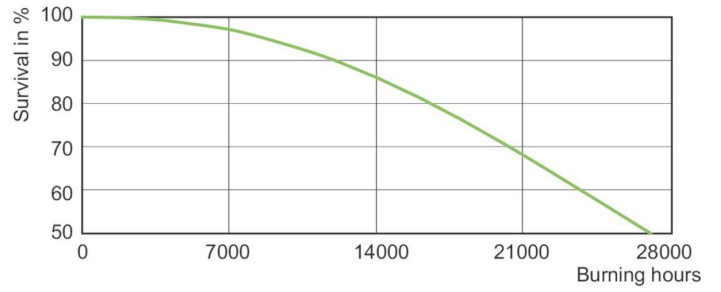

MASTER CityWhite CDO-TT

Lifetime

Lumen Maintenance Diagram - MASTER CityWh CDO-TT Plus 70W/828 E27

Life Expectancy Diagram - MASTER CityWh CDO-TT Plus 70W/828 E27