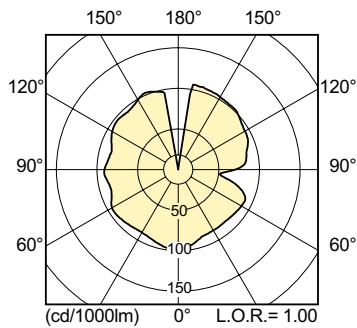

Product data

Operating and Electrical		Color Designation	
Power Consumption	73.5 W	Color Designation	Warm White (WW)
Voltage (Nom)	91 V	Chromaticity Coordinate X (Nom)	0.447
Voltage (Nom)	91 V	Chromaticity Coordinate Y (Nom)	0.4
General Information		Correlated Color Temperature (Nom)	2800 K
Cap-Base	E27 [E27]	Luminous Efficacy (rated) (Nom)	105 lm/W
Operating Position	UNIVERSAL [Any or Universal (U)]	Color rendering index (CRI)	86
Flux measurement reference	Sphere	Controls and Dimming	
Light Technical		Dimmable	Yes
Color Code	828 [CCT of 2800K]	Mechanical and Housing	
Luminous Flux	7,750 lumen	Bulb Finish	Clear

MASTER CityWhite CDO-TT

Bulb Shape	T35 [T 35mm]
------------	--------------

Approval and Application

Mercury (Hg) Content (Max)	7.8 mg
Mercury (Hg) Content (Nom)	7.8 mg
Energy Consumption kWh/1000 h	74 kWh
EPREL Registration Number	473,324

Product Data

Full product code	871829112030800
-------------------	-----------------

Order product name	MASTER CityWh CDO-TT Plus 70W/828 E27
Order code	928082019235
Numerator - Quantity Per Pack	1
Numerator - Packs per outer box	12
Material number (12NC)	928082019235
Full product name	MASTER CityWh CDO-TT Plus 70W/828 E27
EAN/UPC - Case	8718291120315

Dimensional drawing

Product	D (max)	O	L	C (max)
MASTER CityWh CDO-TT Plus 70W/828 E27	36 mm	7.15 mm	102 mm	156 mm

Photometric data

Light Distribution Diagram - MASTER CityWh CDO-TT Plus 70W/828 E27

Spectral Power Distribution Colour - MASTER CityWh CDO-TT Plus 70W/828 E27