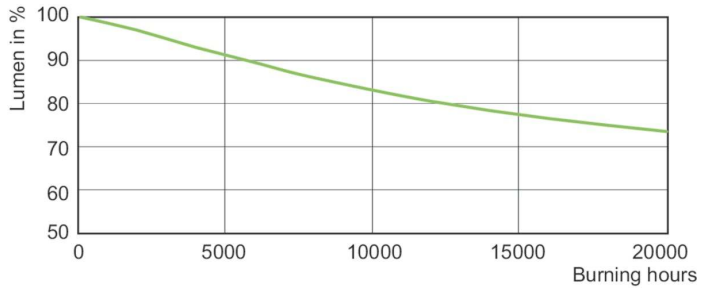

MASTER CityWhite CDO-TT

Lifetime

Lumen Maintenance Diagram - MASTER CityWh CDO-TT Plus 70W/828 E27

Life Expectancy Diagram - MASTER CityWh CDO-TT Plus 70W/828 E27