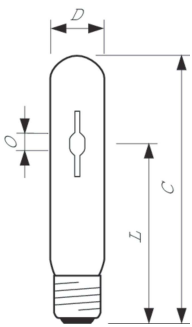

MASTER CityWhite CDO-TT

MASTER CityWh CDO-TT Plus 70W/828 E27

Ceramic metal halide lamp with clear tubular outer bulb shape, used in outdoor offering pleasant white light

Warnings and Safety

- Use only in totally enclosed luminaire, even during testing (IEC61167, IEC 62035, IEC60598)
- The luminaire must be able to contain hot lamp parts if the lamp ruptures
- Lamps may use electromagnetic control gear or electronic gear suitable to drive CDO lamps (e.g. HID-PV Xt CDO)
- Control gear must include end-of-life protection (IEC61167, IEC 62035)
- Warm restart time can be up to 15 minutes; T15 ignitors therefore advised
- A lamp breaking is extremely unlikely to have any impact on your health. If a lamp breaks, ventilate the room for 30 minutes and remove the parts, preferably with gloves. Put them in a sealed plastic bag and take it to your local waste facilities for recycling. Do not use a vacuum cleaner.

MASTER CityWhite CDO-TT

Bulb Shape	T35 [T 35mm]
------------	--------------

Approval and Application

Mercury (Hg) Content (Max)	7.8 mg
Mercury (Hg) Content (Nom)	7.8 mg
Energy Consumption kWh/1000 h	74 kWh
EPREL Registration Number	473,324

Dimensional drawing

Product	D (max)	O	L	C (max)
MASTER CityWh CDO-TT Plus 70W/828 E27	36 mm	7.15 mm	102 mm	156 mm

Photometric data

Light Distribution Diagram - MASTER CityWh CDO-TT Plus 70W/828 E27

Spectral Power Distribution Colour - MASTER CityWh CDO-TT Plus 70W/828 E27