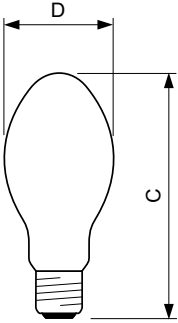

### Product data

Operating and Electrical	
Power Consumption	71.5 W
Voltage (Nom)	90 V
Voltage (Nom)	90 V

General Information	
Cap-Base	E27 [E27]
Operating Position	UNIVERSAL [Any or Universal (U)]
Flux measurement reference	Sphere

Controls and Dimming	
Dimmable	Yes

Mechanical and Housing	
Bulb Finish	Coated glass
Bulb Shape	B70 [B 70mm]

Approval and Application	
Mercury (Hg) Content (Max)	16.3 mg
Mercury (Hg) Content (Nom)	16.3 mg
Energy Consumption kWh/1000 h	72 kWh
EPREL Registration Number	473,373

Full product name	SON 70W/220 I E27 1CT/24
EAN/UPC - Case	8711500181879

Dimensional drawing

Product	D (max)	C (max)
SON 70W/220 I E27 1CT/24	71 mm	155 mm

Photometric data

Spectral Power Distribution Colour - SON 70W/220 I E27 1CT/24