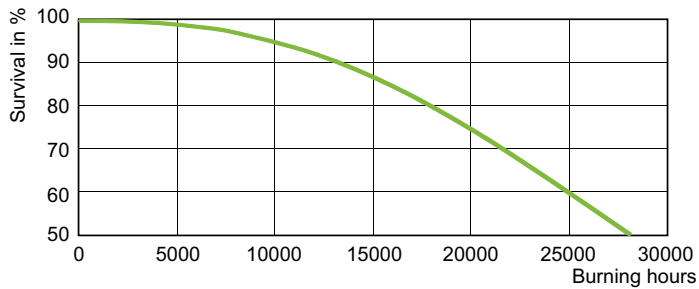

Lifetime

Life Expectancy Diagram - SON 70W/220 I E27 1CT/24