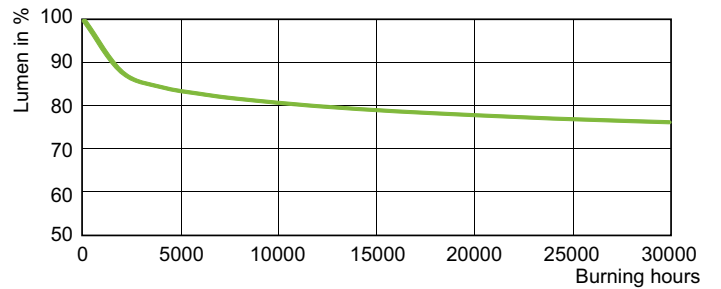

Lumen Maintenance Diagram - SON 70W/220 I E27 1CT/24