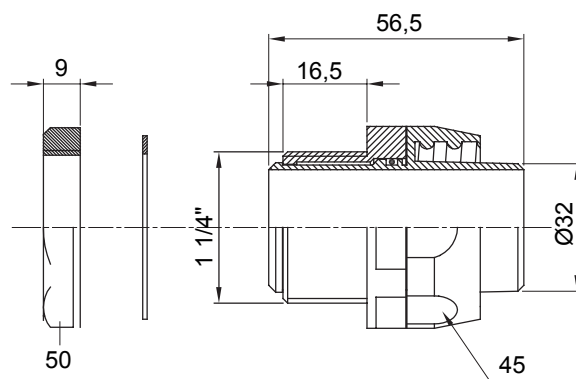

Straight and revolving coupling device for sheath with IP54 protection degree.

Colour	Grey RAL 7035	IP degree	IP54
GAS pitch	1 1/4"	Sheath Ø (mm)	32
Type	Revolving	Electrocod	210

### DIMENSIONAL