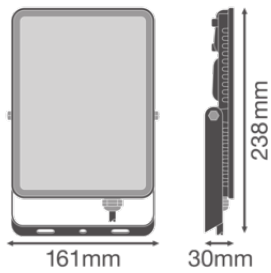

### Photometrical data

Luminous flux	4500 lm
Total luminous flux of contained light sources	4750 lm
Luminous efficacy	90 lm/W
Color temperature	6500 K
Light color (designation)	Cool Daylight
Color rendering index Ra	$\geq 80$
Standard deviation of color matching	6 sdc <sub>m</sub>
Flickering metric (Pst LM)	-
Stroboscope effect metric (SVM)	-
Photobiological safety group acc. to EN62778	RG1
Photobiological safety group acc. to EN62471	RG1
Beam angle	100 °
UGR	< 28

### Dimensions & Weight

Length	238.00 mm
Width	161.00 mm
Height	30.00 mm
Product weight	810.00 g
Cable length	300 mm

FL ESSENTIAL 50W