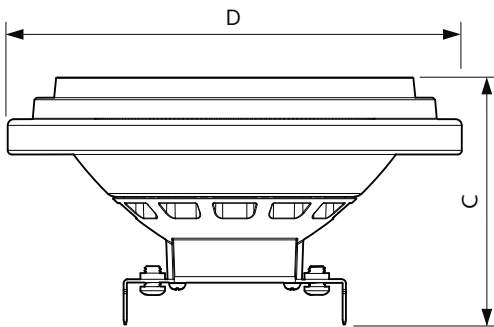

Dimensional drawing

Product	D	C
MAS ExpertColor 14.8-75W 940 AR111 24D	111 mm	61 mm

Photometric data

Light Distribution Diagram - MAS ExpertColor 14.8-75W 940 AR111 24D

Spectral Power Distribution Colour - MAS ExpertColor 14.8-75W 940 AR111 24D