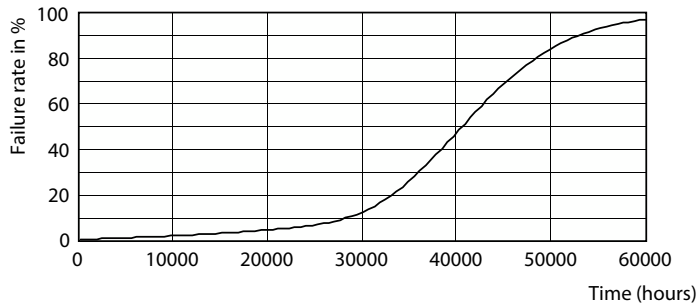

MASTER LEDspot ExpertColor AR111

Photometric data

Accent Lighting Spots - MAS ExpertColor 14.8-75W 940 AR111 24D

Lifetime

Life Expectancy Diagram

Lumen Maintenance Diagram - MAS ExpertColor 14.8-75W 940 AR111 24D