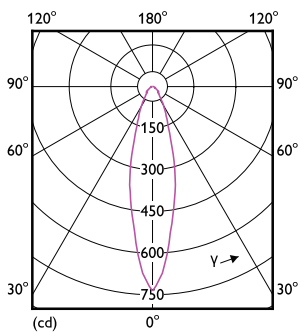

Dimensional drawing

Product	D	C
MAS ExpertColor 14.8-75W 940 AR111 24D	111 mm	61 mm

Photometric data

Light Distribution Diagram - MAS ExpertColor 14.8-75W 940 AR111 24D

Spectral Power Distribution Colour - MAS ExpertColor 14.8-75W 940 AR111 24D