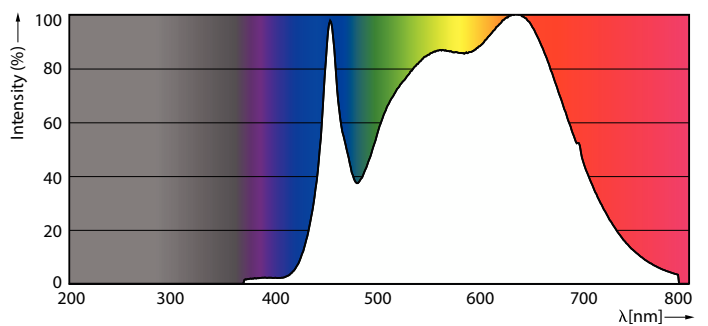

Product data

General Information	
Cap-Base	G53
Nominal lifetime	40,000 hour(s)
Switching Cycle	50,000
Lighting Technology	LED
Flux measurement reference	Narrow Cone
Light Technical	
Color Code	940 [CCT of 4000K]
Beam Angle (Nom)	24 degree(s)
Luminous Flux	950 lm
Luminous Intensity (Nom)	3,300 cd
Color Designation	Cool White (CW)
Correlated Color Temperature (Nom)	4000 K
Luminous Efficacy (rated) (Nom)	64.00 lm/W
Color Consistency	<4
Color rendering index (CRI)	95
LLMF At End Of Nominal Lifetime (Nom)	70 %

Dimensional drawing

Product	D	C
MAS ExpertColor 14.8-75W 940 AR111 24D	111 mm	61 mm

Photometric data

Light Distribution Diagram - MAS ExpertColor 14.8-75W 940 AR111 24D

Spectral Power Distribution Colour - MAS ExpertColor 14.8-75W 940 AR111 24D