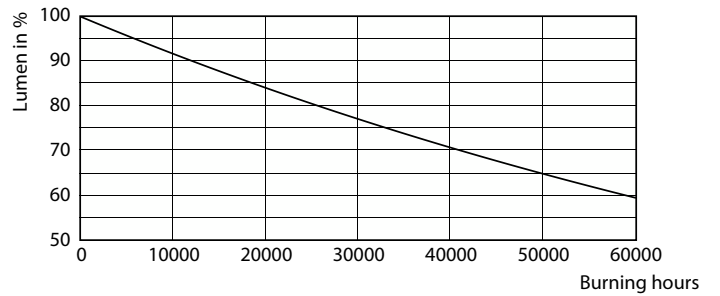

MASTER LEDspot ExpertColor AR111

Photometric data

Accent Lighting Spots - MAS ExpertColor 14.8-75W 940 AR111 24D

Lifetime

Life Expectancy Diagram

Lumen Maintenance Diagram - MAS ExpertColor 14.8-75W 940 AR111 24D