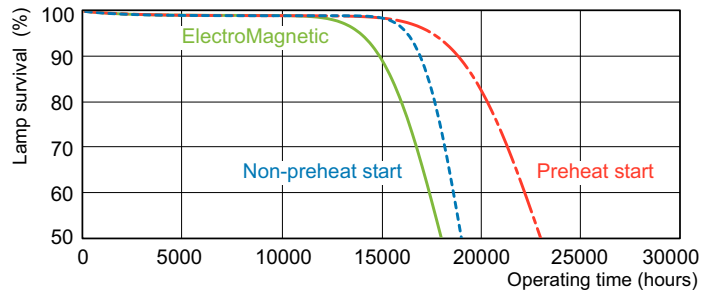

Lifetime

Life Expectancy Diagram - MASTER TL-D Super 80 18W/827 1SL/25

Life Expectancy Diagram - MASTER TL-D Super 80 18W/827 1SL/25