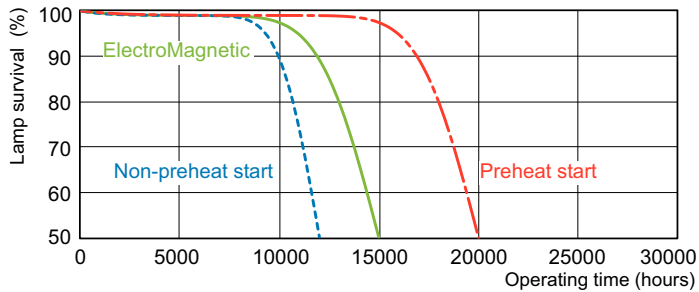

Lifetime

Life Expectancy Diagram - MASTER TL-D Super 80 18W/827 1SL/25

Life Expectancy Diagram - MASTER TL-D Super 80 18W/827 1SL/25