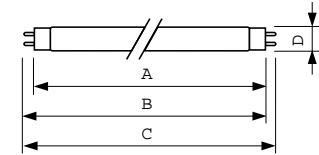

Product data

General Information		Lamp Current (Nom)	
Cap-Base	G13 [Medium Bi-Pin Fluorescent]		0.360 A
Flux measurement reference	Sphere	Controls and Dimming	
Light Technical		Dimmable	Yes
Color Code	827 [CCT of 2700K]	Mechanical and Housing	
Luminous Flux	1,350 lumen	Bulb Shape	T8 [26 mm (T8)]
Color Designation	Incandescent White	Approval and Application	
Chromaticity Coordinate X (Nom)	0.463	Mercury (Hg) Content (Nom)	1.7 mg
Chromaticity Coordinate Y (Nom)	0.42	Energy Consumption kWh/1000 h	19 kWh
Correlated Color Temperature (Nom)	2700 K	EPREL Registration Number	423,358
Luminous Efficacy (rated) (Nom)	75 lm/W	Product Data	
Color rendering index (CRI)	82	Full product code	871150063162640
Operating and Electrical		Order product name	MASTER TL-D Super 80 18W/827 1SL/25
Power Consumption	18.2 W	Order code	927920082723

Dimensional drawing

Product	D (max)	A (max)	B (max)	B (min)	C (max)
MASTER TL-D Super 80 18W/827 1SL/25	28 mm	589.8 mm	596.9 mm	594.5 mm	604 mm

Photometric data

Spectral Power Distribution Colour - MASTER TL-D Super 80 18W/827 1SL/25