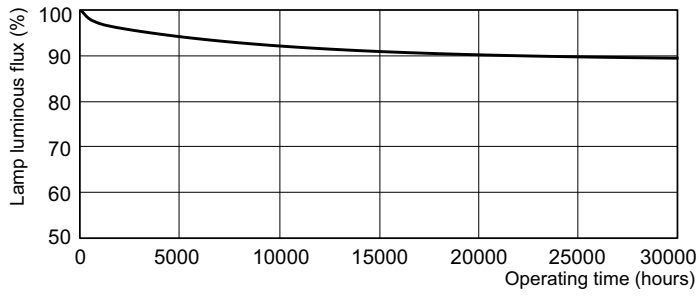

Dimensional drawing

Product	D (max)	A (max)	B (max)	B (min)	C (max)
MASTER TL-D Super 80 18W/827 1SL/25	28 mm	589.8 mm	596.9 mm	594.5 mm	604 mm

Photometric data

Spectral Power Distribution Colour - MASTER TL-D Super 80 18W/827 1SL/25

Lifetime

Life Expectancy Diagram - MASTER TL-D Super 80 18W/827 1SL/25

Life Expectancy Diagram - MASTER TL-D Super 80 18W/827 1SL/25

MASTER TL-D Super 80

Lifetime

Lumen Maintenance Diagram - MASTER TL-D Super 80 18W/827 1SL/25