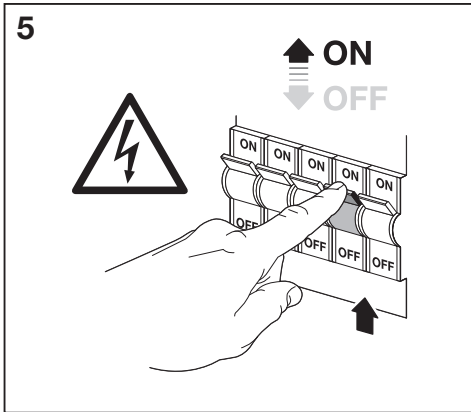

ENDURA® FLOOD