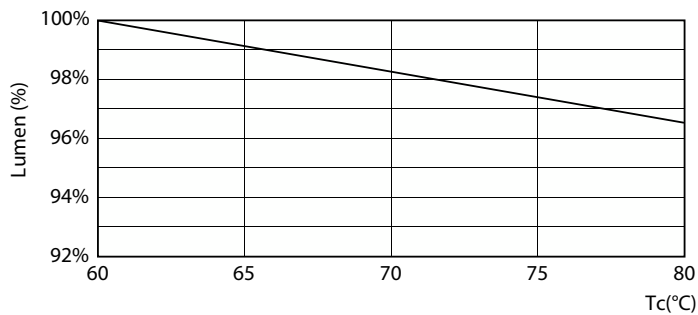

Lifetime

Lumen Maintenance Diagram - CorePro LEDtube 1500mm HO 24W 830 T8