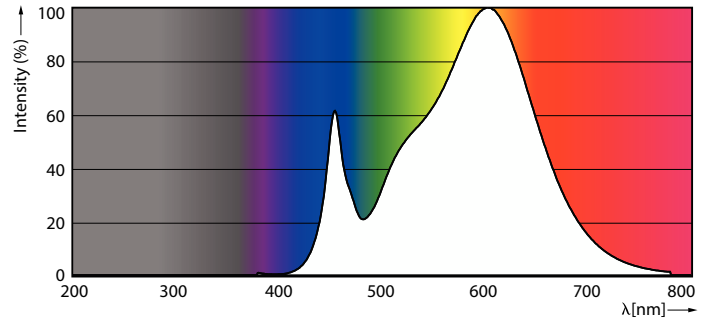

Spectral Power Distribution Colour - CorePro LEDtube 1500mm HO 24W 830 T8

General uniform lighting - CorePro LEDtube 1500mm HO 24W 830 T8