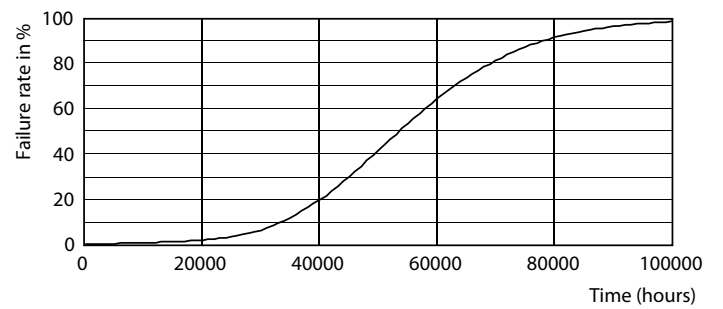

Life Expectancy Diagram