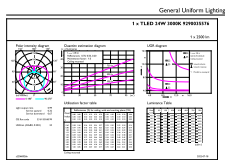

## Photometric data

Light Distribution Diagram - CorePro LEDtube 1500mm HO 24W 830 T8

Spectral Power Distribution Colour - CorePro LEDtube 1500mm HO 24W 830 T8

General uniform lighting - CorePro LEDtube 1500mm HO 24W 830 T8