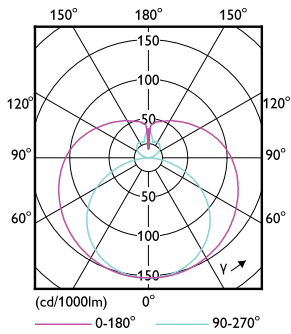

CorePro LEDtube EM/Mains T8

Photometric data

Light Distribution Diagram - CorePro LEDtube 1500mm HO 24W 830 T8