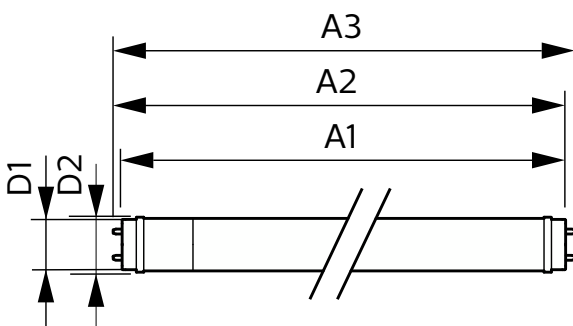

CorePro LEDtube EM/Mains T8

Operating and Electrical	
Line Frequency	50 to 60 Hz
Input Frequency	50 to 60 Hz
Power Consumption	24 W
Lamp Current (Nom)	120 mA
Starting Time (Nom)	0.5 s
Warm-up time to 60% light	0.5 s
Power Factor (Fraction)	0.9
Voltage (Nom)	220-240 V
Ballast Compatibility	EM/Mains
LED alternative to fluorescent lamp power	58 W
Inrush current at mains	4.96
Max. lamp no. on MCB B type 10A - Mains	67
Max. lamp no. on MCB B type 10A – EM ballast without Compensation Capacitor.	67
Max. lamp no. on MCB B type 10A – EM ballast with Compensation Capacitor.	17
Max. lamp no. on MCB B type 16A - Mains	107
Max. lamp no. on MCB B type 16A – EM ballast without Compensation Capacitor.	107
Max. lamp no. on MCB B type 16A – EM ballast with Compensation Capacitor.	27

Temperature	
T-Case Maximum (Nom)	60 °C

Controls and Dimming	
Dimmable	No

Mechanical and Housing	
Bulb Finish	Frosted
Bulb Material	Glass
Product Length	1,500 mm
Bulb Shape	T8

Dimensional drawing

Net Weight (Piece)	0.220 kg
Approval and Application	
Energy Efficiency Class	F
Energy Saving Product	Yes
Approval Marks	RoHS compliance CE marking KEMA Keur certificate
Energy Consumption kWh/1000 h	24 kWh
EPREL Registration Number	1827707
CE mark	Yes
EU RoHS compliant	Yes
Flickering value (PstLM) - Flickering value as per EN 61000-3-3	1
Stroboscopic effect visibility measure (SVM)	0.4
Ambient temperature range	-20 to +45 °C

Application Conditions	
can it be used in closed luminaires	Yes

Product Data	
Order product name	CorePro LEDtube 1500mm HO 24W 830 T8
Full product name	CorePro LEDtube 1500mm HO 24W 830 T8
Full product code	871951448648500
Order code	929003577632
Material Nr. (12NC)	929003577632
Numerator - Quantity Per Pack	1
EAN/UPC - Product/Case	8719514486485
Numerator - Packs per outer box	20
EAN/UPC - Case	8719514486492

Product	D1	D2	A1	A2	A3
CorePro LEDtube 1500mm HO 24W 830 T8	25.7 mm	28 mm	1,500 mm	1,507.1 mm	1,514.2 mm