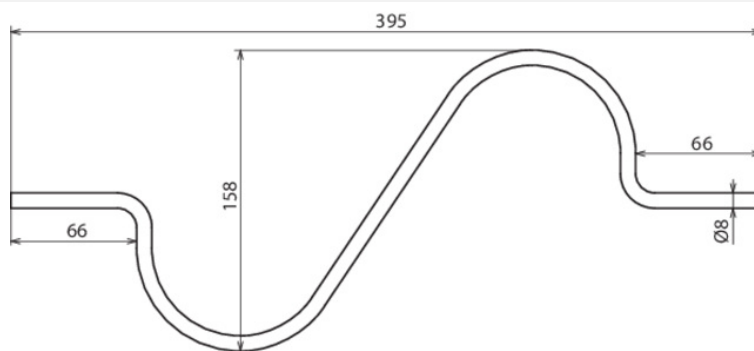

**DS 8 L395 AL (374 011)**

Figure without obligation

| Type                  | DS 8 L395 AL                     |
|-----------------------|----------------------------------|
| Part No.              | 374 011                          |
| Material              | Al                               |
| Dimensions            | Ø8 mm                            |
| Length                | approx. 395 mm                   |
| Connection with       | e.g. MV clamp (Part No. 390 051) |
| Standard              | EN 62561-2                       |
| Weight                | 80 g                             |
| Customs tariff number | 85389099                         |
| GTIN                  | 4013364030701                    |
| PU                    | 25 Stk                           |