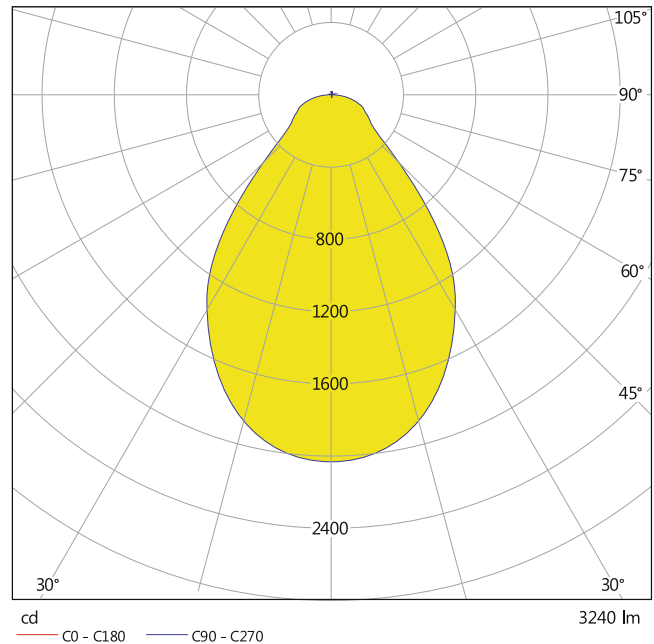

ECO CLASS PANEL 600 36W UGR19

Dimensions & Weight

Length	595.00 mm
Width	595.00 mm
Height	34.00 mm
Product weight	1800.00 g

Materials & Colors

Product color	White
Housing color	White
Body material	Aluminum
Cover material	Polystyrene (PS)
Glow Wire Test according to IEC 60695-2-12	650 °C
Mercury content	0.0 mg

Application & Mounting

Ambient temperature range	-10...+45 °C
Type of connection	Push button terminal, 2-pole
Type of protection	IP40
Protection class IK (shock resistance)	IK02