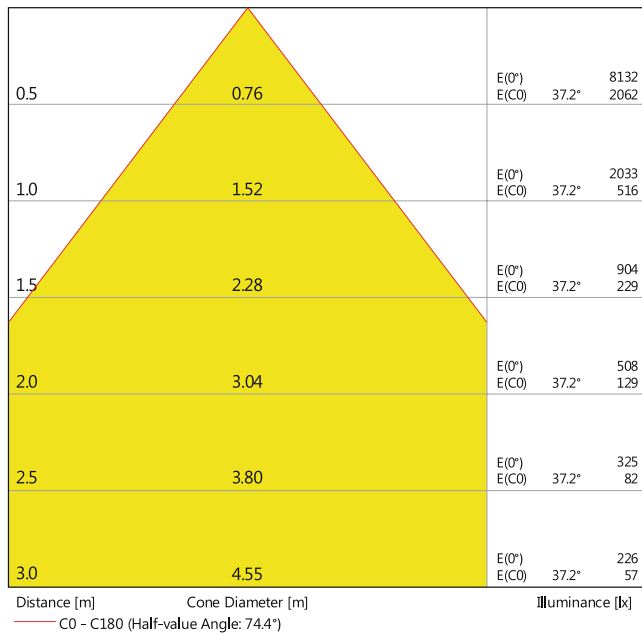

## ECO PANEL 600 UGR < 19 36 W/6500 K

ECO CLASS PANEL 600 UGR < 19 | Square recessed panel luminaires with low glare, 600x600 mm

### Photometrical data

Luminous flux	3240 lm
Luminous efficacy	90 lm/W
Color temperature	6500 K
Light color (designation)	Cool Daylight
Color rendering index Ra	80
Standard deviation of color matching	6 sdc <sub>m</sub>
Photobiological safety group acc. to EN62778	RG0
Photobiological safety group acc. to EN62471	RG0
Beam angle	90 °
UGR	< 19

### Dimensions & Weight

Length	595.00 mm
Width	595.00 mm
Height	34.00 mm
Product weight	1800.00 g