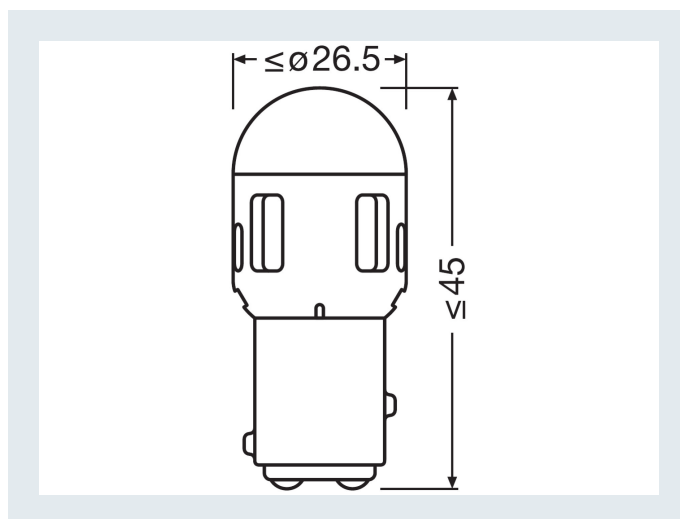

Packaging Information

Packaging description NEOLUX	EAN	Packaging type	Amount of article
NP2260CW-02B	4052899477476	Blister	2

Legal advice

These products do not have ECE approval. This means they must not be used on public roads in any exterior application. Use on public roads leads to cancellation of operating license and loss of insurance coverage. Several countries do not allow sale and use of these products. Please contact your local distributor for information on the availability in your country.

NEOLUX®
GERMAN TECHNOLOGY

NEOLUX Automotive Lighting
OSRAM GmbH

Marcel-Breuer-Str 6
80807 Munich, Germany

Phone +49 89 6213-0
Fax +49 89 6213-2020

www.neolux-lighting.com