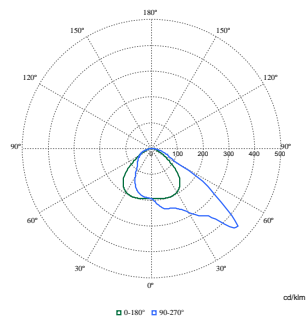

Product Data

Order product name	BVP111 LED49-4S/730 OFA52
Full product name	BVP111 LED49-4S/730 OFA52
Full product code	872016955681200
Order code	912300060468
Material Nr. (12NC)	912300060468
Numerator - Quantity Per Pack	1
EAN/UPC - Product/Case	8720169556812
Numerator - Packs per outer box	1
EAN/UPC - Case	8720169556812
Product family code	BVP111 [Coreline tempo small gen2]

Coreline tempo small gen2

Dimensional drawing

Photometric data

Polar Normal (separate) - BVP1111 - 912300060468