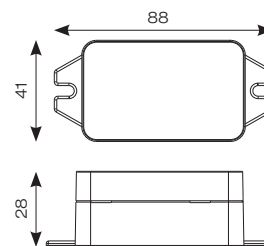

Connected by
WiZ

CODE	DESCRIPTION	MIN VOLTAGE	MAX VOLTAGE	IP	CLASS	TRADE
AOCTOW/12-24V/DIM	12-24V Dimmable Controller					£73.50
AOCTOW/12-24V/TW	12-24V Tunable White Controller	12V	24V	IP20	2	£73.50
AOCTOW/12-24V/RGBTW	12-24V RGBTW Controller					£74.00
AOCTOW/220-240V/DIM	220-240V Phase-cut Dimmable Controller	220V	240V	IP20	2	£73.50
AOCTOW/1-10V/DIM	220-240V 1-10V Dimmable Controller					£73.50