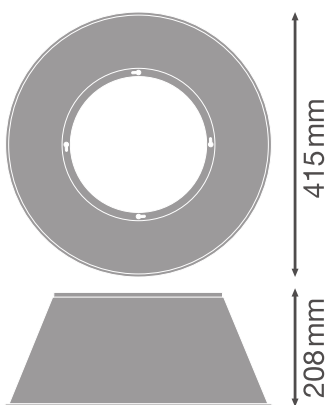

PRODUCT DATASHEET

HB ALU REFLECTOR 93 W

HIGH BAY REFLECTOR GEN 3 | Reflectors for HIGH BAY GEN 3 luminaires

Product features

- High-quality aluminum reflector

TECHNICAL DATA

Photometrical data

Beam angle	65 °
------------	------

Dimensions & Weight

Diameter	415,0 mm
Height	205.0 mm
Product weight	490.00 g

HB ALU REFLECTOR 93W

Materials & Colors

Product color	Silver
Body material	Aluminum

Application & Mounting

Mounting location	Luminaire
-------------------	-----------

Tender texts		Document name
	Tender documents	HIGH BAY REFLECTOR GEN 3 93 W-EN

LOGISTICAL DATA

Product code	Packaging unit (Pieces/Unit)	Dimensions (length x width x height)	Gross weight	Volume
4058075507043	Shipping box 2	462 mm x 247 mm x 469 mm	1996.00 g	53.52 dm ³