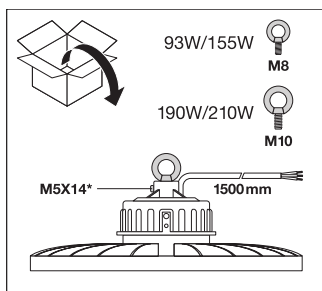

Documents and certificates		Document name
	Declarations of conformity	HB

Tender texts		Document name
	Tender documents	HIGH BAY REFLECTOR GEN 3 93 W-EN

LOGISTICAL DATA

Product code	Packaging unit (Pieces/Unit)	Dimensions (length x width x height)	Gross weight	Volume
4058075507043	Shipping box 2	462 mm x 247 mm x 469 mm	1996.00 g	53.52 dm³

The mentioned product code describes the smallest quantity unit which can be ordered. One shipping unit can contain one or more single products. When placing an order, for the quantity please enter single or multiples of a shipping unit.

ADDITIONAL CATALOG INFORMATION

References / Links

– For Guarantee see www.ledvance.com/guarantee

DISCLAIMER

Subject to change without notice. Errors and omission excepted. Always make sure to use the most recent release.