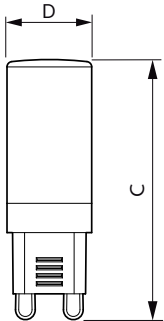

CorePro LEDcapsule MV

Product Data

Full product code	871869681526700
Order product name	CorePro LEDcapsule ND 3.2-40W G9 827
EAN/UPC - Product	8718696815267
Order code	929001902902
Numerator - Quantity Per Pack	1

Numerator - Packs per outer box	12
Material Nr. (12NC)	929001902902
Net Weight (Piece)	0.012 kg

Dimensional drawing

Capsule 230V3.3W-40W 370lm 2700K G9 Non

Product	D	C
CorePro LEDcapsule ND 3.2-40W G9 827	17 mm	51.5 mm