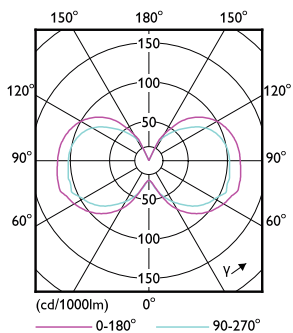

LEDcapsule CorePro 3.2-40W G9 Capsule 827 ND