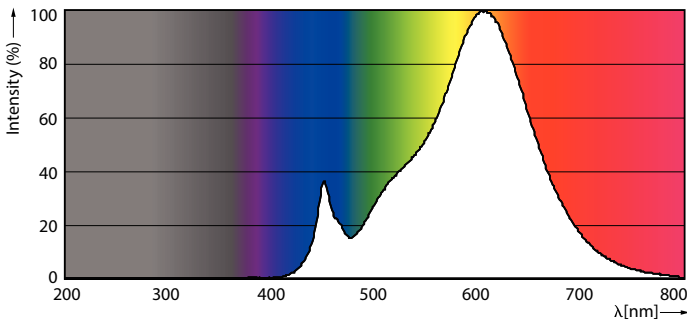

Photometric data

LEDcapsule CorePro 3.2-40W G9 Capsule 827 ND

CorePro LEDcapsule ND 3.2-40W G9 827