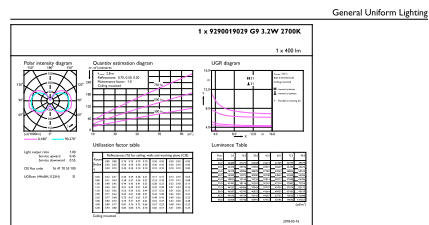

Photometric data

LEDcapsule CorePro 3.2-40W G9 Capsule 827 ND

CorePro LEDcapsule ND 3.2-40W G9 827