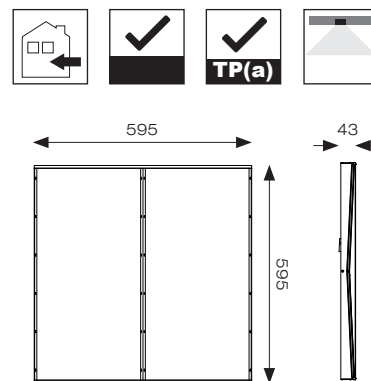

Siipa Dual CCT Recessed Modular

- High performance indirect recessed luminaire Ideal for office or commercial applications
- Selectable CCT between 3000K, 4000K and 6500K
- TP(a) as Standard