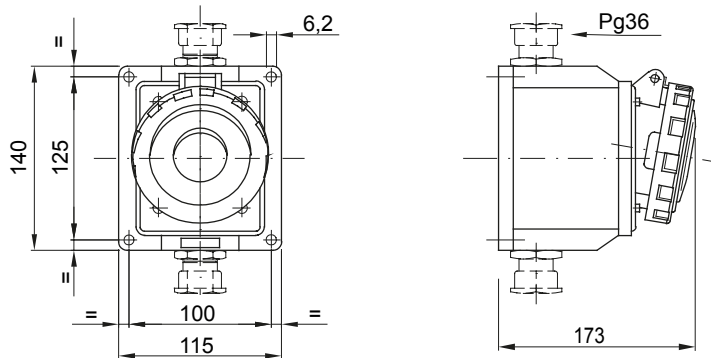

Product Data Sheet

GW63453

IEC 309 HP range

A range of trailing and fixed plugs and socket-outlets for industrial use, complying with the dimensional and performance standards unified at International level (IEC 60309) and assimilated by the European Standards (EN 60309) and Italian Standards (CEI 23-12). Socket-outlets and plugs with a rated current of 63 and 125A are equipped with an extra pilot contact (CP) for creating an electric interlock. The range is completed with 90° fixed plugs and 10° and 90° fixed socket-outlets. Sleeves and pins are obtained from solid brass bar, type Pt. CuZn40Pb2 (Cu 58%, Zn 40%, Pb 2%); anti-loosening terminals with unlosable screws, and built-in cable clamp with anti-abrasion cable gland.

Colour	Red	Rated current (A)	63
IP degree	IP67	No. of poles	3P+N+E
Mechanical resistance	IK08	Reference h	6
Rated voltage	380-415 V	Type	10° angled surface-mounting socket-outlet
Frequency	50/60 Hz	Terminal tightening capacity	6-16mm ² flexible cables - 6-25mm ² rigid cables
Operating temperature	-25 +40 °C	Type of wiring	With screw
Electrocod	2211	Glow wire test	850 °C (active parts) - 650 °C (passive parts)
Total number of operations	> 2000	Breaking capacity at 1.1 Un	79 A
Insulation resistance	> 10 MΩ	Thermo-pressure with ball	125 °C (active parts) - 80 °C (passive parts)

DIMENSIONAL

TECHNICAL SYMBOLOGY

IP

IP67

IK

IK08

-25 +40 °C

With screw