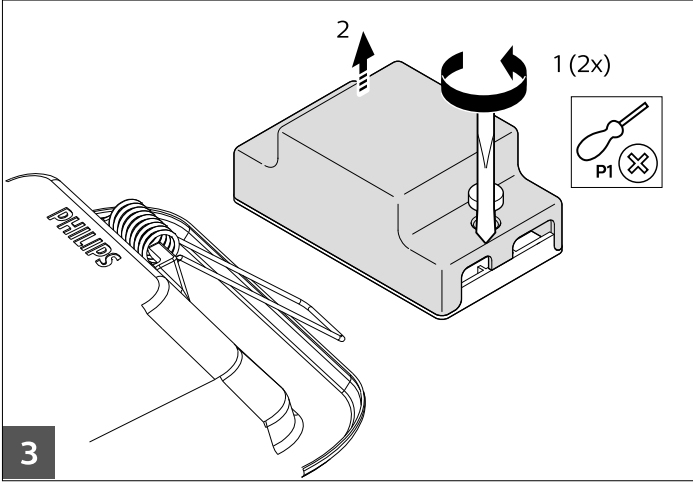

## Approval

- QC Lithographer SGS Shanghai Production
- Product Manager bryce.du@signify.com
- Traffic Manager Esdon Lu

The product should only be installed indoors.

The product is not dimmable.

The external flexible cable or cord of this luminaire cannot be replaced. If the cord is damaged, the luminaire shall be destroyed.