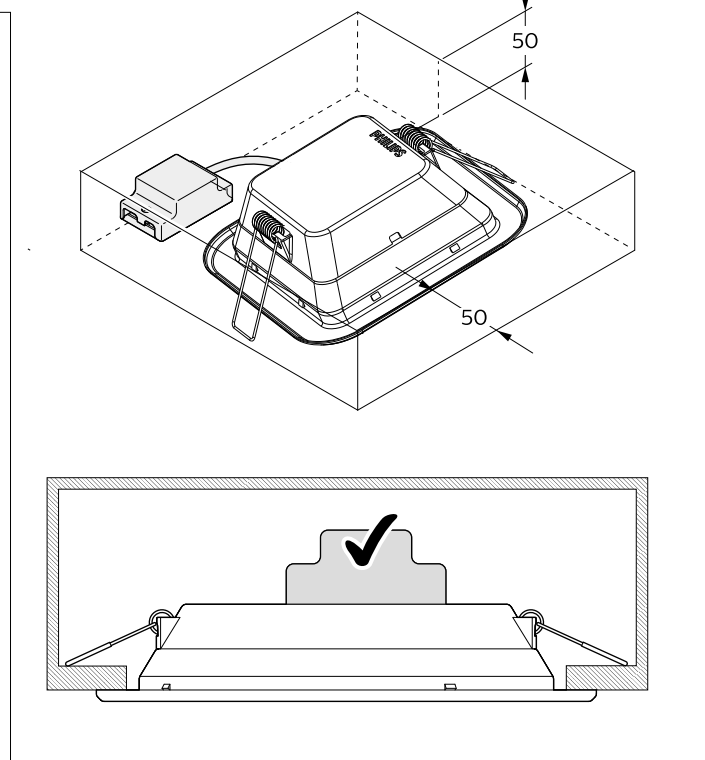

SIGNIFY

Brand	PHILIPS
Product Family	LUMMINAIRES
Shape	L175
Wattage	11
Template Ref.	NA
SGS number	5776828
12-NC.NBR	324165058521
Masterdrawing	324165509861
CRC Ref.	

Barcode No. NA

Operator(s) stevewo

VERSION No. **v1**

Date in 20150514

Date amended 20190611

Date Check

☐ Check briefing Traffic

Artwork document

- ☐ Legend
- ☐ 12NC
- ☐ Barcode
- ☐ Diecut
- ☐ Number of colors
- ☐ Trapping/Bleed
- ☐ Images hires
- ☐ Jobsizes

Approval

- ☐ QC Lithographer SGS Shanghai Production
- ☐ Product Manager bryce.du@signify.com
- ☐ Traffic Manager Esdon Lu