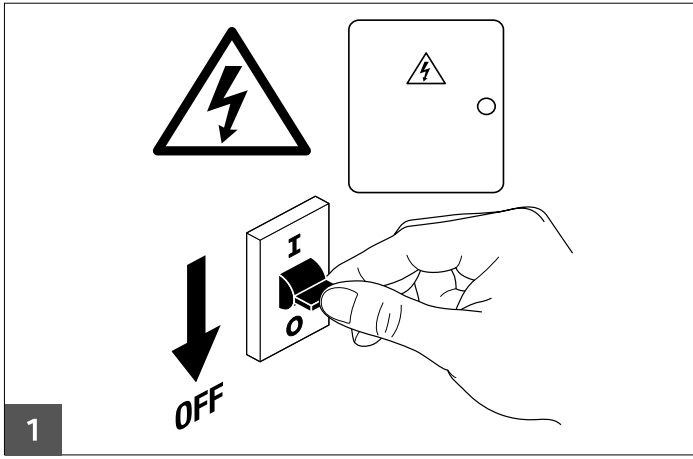

## Approval

- QC Lithographer SGS Shanghai Production
- Product Manager bryce.du@signify.com
- Traffic Manager Esdon Lu

The product should only be installed indoors.

The product is not dimmable.

The external flexible cable or cord of this luminaire cannot be replaced. If the cord is damaged, the luminaire shall be destroyed.