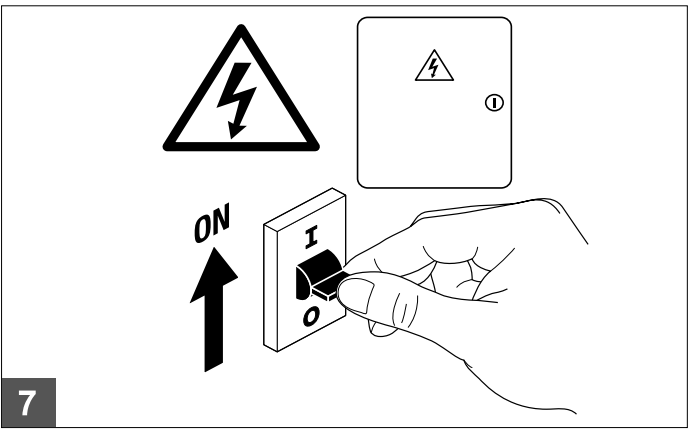

## Approval

- QC Lithographer SGS Shanghai Production
- Product Manager bryce.du@signify.com
- Traffic Manager Esdon Lu

The product should only be installed indoors.

The product is not dimmable.

The external flexible cable or cord of this luminaire cannot be replaced. If the cord is damaged, the luminaire shall be destroyed.