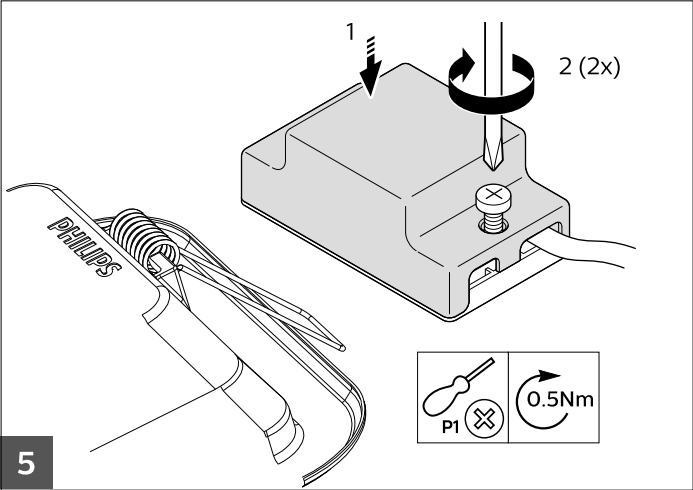

## Approval

- QC Lithographer SGS Shanghai Production
- Product Manager bryce.du@signify.com
- Traffic Manager Esdon Lu

The product should only be installed indoors.

The product is not dimmable.

The external flexible cable or cord of this luminaire cannot be replaced. If the cord is damaged, the luminaire shall be destroyed.