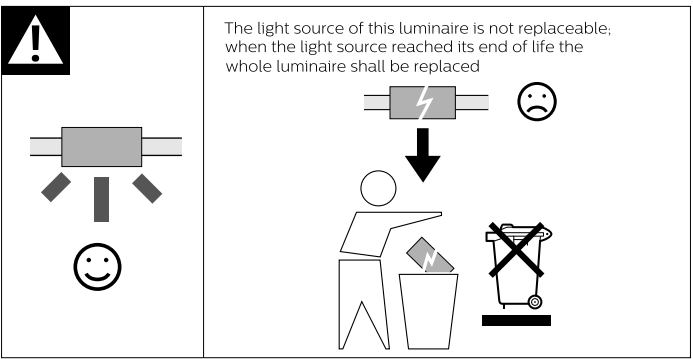

## Approval

- QC Lithographer SGS Shanghai Production
- Product Manager bryce.du@signify.com
- Traffic Manager Esdon Lu

The product should only be installed indoors.

The product is not dimmable.

The external flexible cable or cord of this luminaire cannot be replaced. If the cord is damaged, the luminaire shall be destroyed.