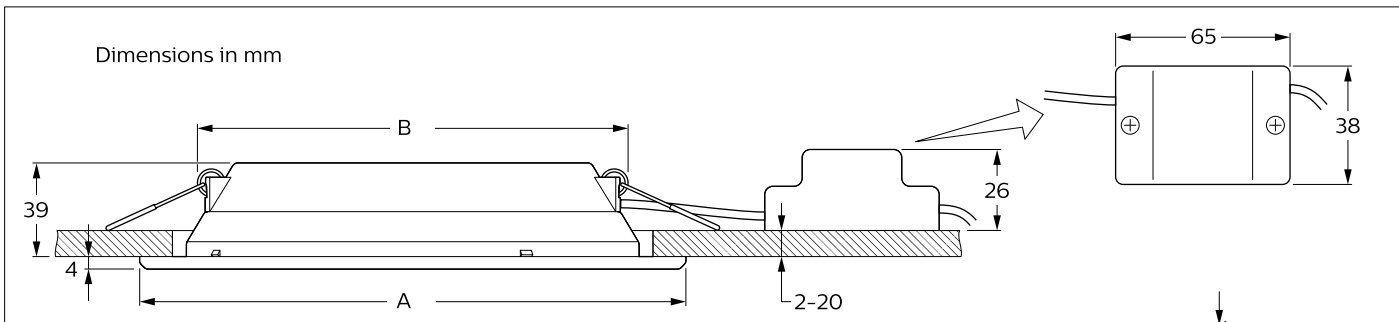

# PHILIPS

Ledinaire  
SlimDownlight

DN065B

|                    | P (W)      |             | A  | B   | Ø mm | kg      |      |
|--------------------|------------|-------------|----|-----|------|---------|------|
| DN065 G2 LED10S SQ | 830<br>840 | 950<br>1000 | 11 | 175 | 146  | 150-155 | 0.23 |

| LED10S<br>Electrical characteristics |                |
|--------------------------------------|----------------|
| I <sub>max</sub> (A)                 | 4.03           |
| T <sub>ref</sub> (µs)                | 272            |
| MCB                                  | Luminaire Max. |
| B-10 A                               | 48             |
| B-13 A                               | 48             |
| C-10 A                               | 48             |
| C-13 A                               | 48             |
| C-16 A                               | 48             |

## SIGNIFY

|                |              |
|----------------|--------------|
| Brand          | PHILIPS      |
| Product Family | LUMMINAIRES  |
| Shape          | L175         |
| Wattage        | 11           |
| Template Ref.  | NA           |
| SGS number     | 5776828      |
| 12-NC.NBR      | 324165058521 |
| Masterdrawing  | 324165509861 |
| CRC Ref.       |              |