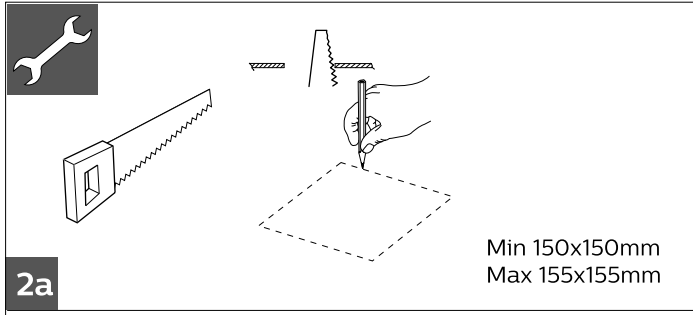

The product should only be installed indoors.

The product is not dimmable.

The external flexible cable or cord of this luminaire cannot be replaced. If the cord is damaged, the luminaire shall be destroyed.

The product is only suitable for mounting on the ceiling.

SIGNIFY

Brand	PHILIPS
Product Family	LUMMINAIRES
Shape	L175
Wattage	11
Template Ref.	NA
SGS number	5776828
12-NC.NBR	324165058521
Masterdrawing	324165509861
CRC Ref.	

Barcode No. NA

Operator(s) stewarto

VERSION No. **v1**

Date in 20150514

Date amended 20190611

Date Check _____

☐ Check briefing Traffic

Artwork document

- ☐ Legend
- ☐ 12NC
- ☐ Barcode
- ☐ Diecut
- ☐ Number of colors
- ☐ Trapping/Bleed
- ☐ Images hires
- ☐ Jobsizes

Approval

- ☐ QC Lithographer SGS Shanghai Production
- ☐ Product Manager bryce.du@signify.com
- ☐ Traffic Manager Esdon Lu