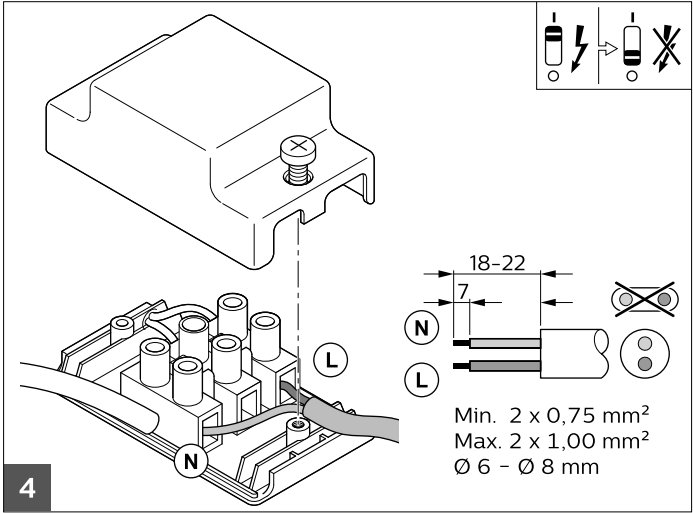

The product should only be installed indoors.

The product is not dimmable.

The external flexible cable or cord of this luminaire cannot be replaced. If the cord is damaged, the luminaire shall be destroyed.

The product is only suitable for mounting on the ceiling.

SIGNIFY

Brand	PHILIPS
Product Family	LUMMINAIRES
Shape	L175
Wattage	11
Template Ref.	NA
SGS number	5776828
12-NC.NBR	324165058521
Masterdrawing	324165509861
CRC Ref.	

Barcode No. NA

Operator(s) stewarto

VERSION No. **v1**

Date in 20150514

Date amended 20190611

Date Check _____

☐ Check briefing Traffic

Artwork document

- ☐ Legend
- ☐ 12NC
- ☐ Barcode
- ☐ Diecut
- ☐ Number of colors
- ☐ Trapping/Bleed
- ☐ Images hires
- ☐ Jobsizes

Approval

- ☐ QC Lithographer SGS Shanghai Production
- ☐ Product Manager bryce.du@signify.com
- ☐ Traffic Manager Esdon Lu