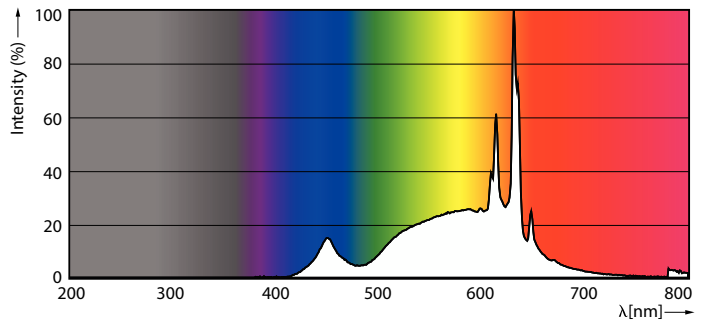

CorePro Plastic LEDcandles & lusters

Mechanical and Housing

Bulb Finish	Frosted
Bulb Shape	B35
Net Weight (Piece)	0.040 kg

Approval and Application

Energy Efficiency Class	F
Energy Consumption kWh/1000 h	5 kWh
EPREL Registration Number	453199
CE mark	Yes
EU RoHS compliant	Yes
EyeComfort	Yes
Flickering value (PstLM) - Flickering value as per EN 61000-3-3	1
Stroboscopic effect visibility measure (SVM)	0.4

Application Conditions

can it be used in closed luminaires	No

Product Data

Order product name	CorePro candle ND 5-40W E14 827 B35 FR
Full product name	CorePro candle ND 5-40W E14 827 B35 FR
Full product code	871951431250000
Order code	929002968402
Material Nr. (12NC)	929002968402
Numerator - Quantity Per Pack	1
EAN/UPC - Product/Case	8719514312500
Numerator - Packs per outer box	10
EAN/UPC - Case	8719514312517

Dimensional drawing

Product	D	C
CorePro candle ND 5-40W E14 827 B35 FR	45 mm	87 mm

Photometric data

General uniform lighting - CorePro candle ND 5-40W E14 827 B35 FR

Spectral Power Distribution Colour - CorePro candle ND 5-40W E14 827 B35 FR