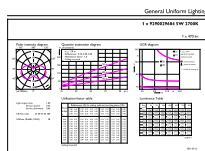

Photometric data

General uniform lighting - CorePro candle ND 5-40W E14 827 B35 FR

Spectral Power Distribution Colour - CorePro candle ND 5-40W E14 827 B35 FR