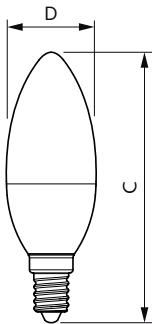

## Mechanical and Housing

Bulb Finish	Frosted
Bulb Shape	B35
Net Weight (Piece)	0.040 kg

## Dimensional drawing

Product	D	C
CorePro candle ND 5-40W E14 827 B35 FR	45 mm	87 mm