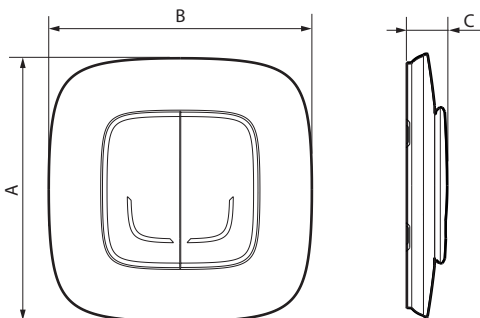

Valena™ Allure with Netatmo Connected 2-gang ON/OFF wireless control for lighting and sockets

Cat. Nos: 7 525 87 - 7 526 87 - 7 527 87
 7 528 87 - 7 529 87

1. USE

Wireless control for 2 ON/OFF light functions or connected socket.
 Controls micromodule products, connected sockets and connected dimmer switches.
 Can be used as a two-way switch or to control a lighting group.
 • Fixes directly on the wall or screws onto a flush-mounting box.
 Multi-gang versions can be combined with other wiring accessories.
 • Fits on a piece of furniture (movable).
 Can control up to 2 x 20 micromodules, connected sockets, connected dimmer switches

White	Ivory	Alu	Black	Pearl
7 525 87	7 526 87	7 527 87	7 528 87	7 529 87

3. DIMENSIONS (mm)

A	B	C
86	86	12

4. OPERATION

5. TECHNICAL CHARACTERISTICS

■ 5.1 Mechanical characteristics

Protection against impacts: IK 02
 Protection against solid bodies/liquids: IP 20 without plate or rocker plate
 IP 40 for assembled product