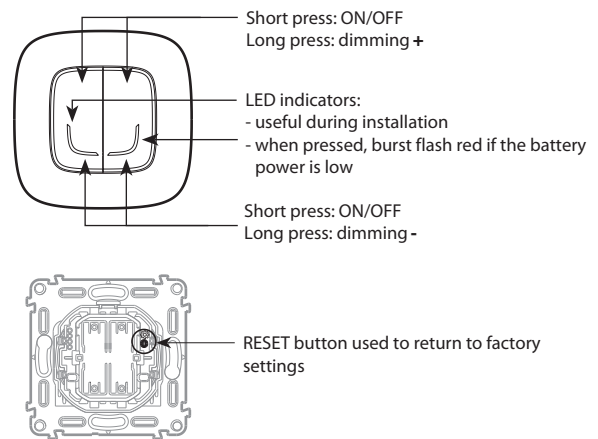

Valena™ Allure with Netatmo Connected 2-gang ON/OFF wireless control for lighting and sockets

Cat. Nos: 7 525 87 - 7 526 87 - 7 527 87
 7 528 87 - 7 529 87

1. USE

Wireless control for 2 ON/OFF light functions or connected socket.
 Controls micromodule products, connected sockets and connected dimmer switches.
 Can be used as a two-way switch or to control a lighting group.
 • Fixes directly on the wall or screws onto a flush-mounting box.
 Multi-gang versions can be combined with other wiring accessories.
 • Fits on a piece of furniture (movable).
 Can control up to 2 x 20 micromodules, connected sockets, connected dimmer switches

2. RANGE

2-gang wireless lighting and socket control for an ON/OFF, dimmer, centralisation function.
 Supplied complete with battery.
 With LED indicator (configuration) and RESET button (hidden) used to return to factory settings.
 Repositionable self-adhesive fixings supplied.

White	Ivory	Alu	Black	Pearl
7 525 87	7 526 87	7 527 87	7 528 87	7 529 87

3. DIMENSIONS (mm)

A	B	C
86	86	12

4. OPERATION

5. TECHNICAL CHARACTERISTICS

■ 5.1 Mechanical characteristics

Protection against impacts: IK 02
 Protection against solid bodies/liquids: IP 20 without plate or rocker plate
 IP 40 for assembled product

■ 5.2 Material characteristics

Plate: ABS
 Sub-plate: PC
 Rocker plate: ABS
 Mechanism with grid: Fibreglass-reinforced (10%) PC
 Halogen-free
 UV-resistant
 Self-extinguishing: 650°C/30 s

■ 5.3 Electrical characteristics