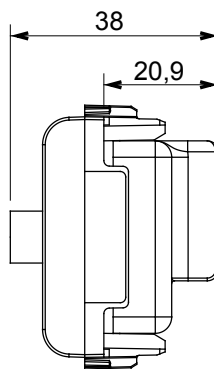

## GW10383

CHORUSMART - Domestic range

Wide range of control devices, sockets for power supply (conforming to national and international standards) signal pick-up, climate control, comfort management, technical alarm signalling and emergency lighting management. The ChoruSmart modular devices are available in five colours, glossy white, satin white, natural beige, satin black and lacquered titanium and in various sizes from 1/2, 1, 2 and 3 modules. Thanks to the mounting supports for rectangular, square and round boxes, endless combinations can be created with the ChoruSmart range of plates.

Category	TV/SAT socket-outlet	Description	Direct
Colour	Glossy white	Attenuation	0 dB
Connectors	TV-SAT	Standard	EN 60728-4; IEC 61169-2; IEC 61169-24
No. modules	2	Cable fixing	With screw
Case	Pressure casting zamak metal body	Electrocod	0131
Material	Technopolymer		

### DIMENSIONAL