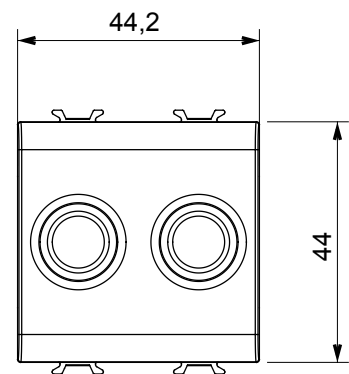

Category	TV/SAT socket-outlet	Description	Direct
Colour	Glossy white	Attenuation	0 dB
Connectors	TV-SAT	Standard	EN 60728-4; IEC 61169-2; IEC 61169-24
No. modules	2	Cable fixing	With screw
Case	Pressure casting zamak metal body	Electrocod	0131
Material	Technopolymer		

### DIMENSIONAL