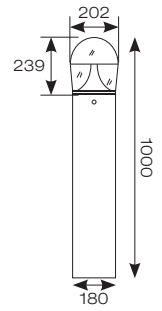

Emergency Operation

PIR option

INPUT	HERTZ	TEMP	LIFETIME (HRS)	CRI	SDCM	BEAM ANGLE	CLASS	IP	IK
230V	50/60Hz	-25°C to 50°C	L70 50,000	Ra 70	5	130°	1	IP66	IK06

CODE	DESCRIPTION	WATTAGE	CCT	LUMENS	LM/W	TRADE
ATALEDB/1000	Cool White	25W	4000K	2390lm	96lm	£280.00
ATALEDB/1000/PIR	Cool White - PIR					£298.00