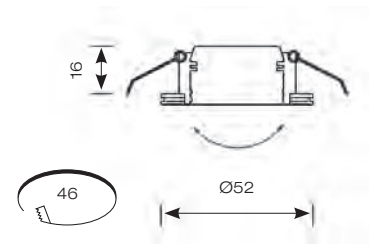

Iris

- Micro recessed adjustable downlight with 40° tilt angle.
- Multiple uses, including general illumination, retail, cabinets and furniture applications

**Note: Provision should be made for fitting of driver due to minimal cut-out diameter.
(Product supplied less driver)**

Aluminium

White

INPUT	HERTZ	TEMP	LIFETIME (HRS)	CRI	SDCM	BEAM ANGLE	CLASS	IP
230V	50Hz	-20°C to 25°C	L70 50,000	Ra 80	5	25°	3	IP20

CODE	DESCRIPTION	WATTAGE	CCT	LUMENS	LM/W	UGR	TRADE
AIGLED/CW	Cool White - Aluminium	3W	4000K	172lm	31lm	17	£31.50
AIGLED/WW	Warm White - Aluminium		3000K	141lm	28lm		£31.50
AIGLED/CW/W	Cool White - White		4000K	172lm	31lm		£31.50
AIGLED/WW/W	Warm White - White		3000K	141lm	28lm		£31.50