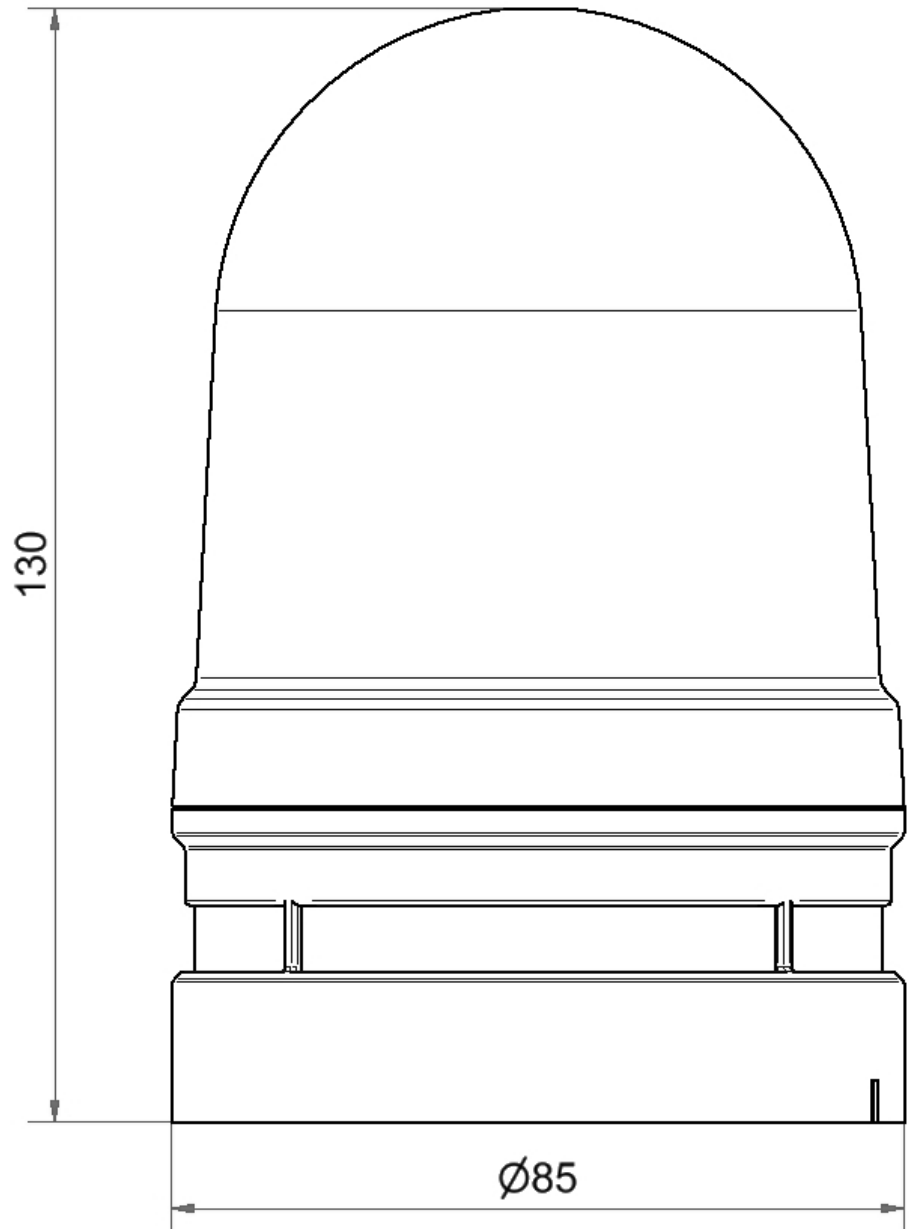

Midi / EvoSIGNAL

Midi TwinFLASH Combi 12/24VAC/DC GN

DRAWING

For additional installation and mounting information, refer to the appropriate user guide at www.werma.com. This printed copy is for information only and is subject to alteration.